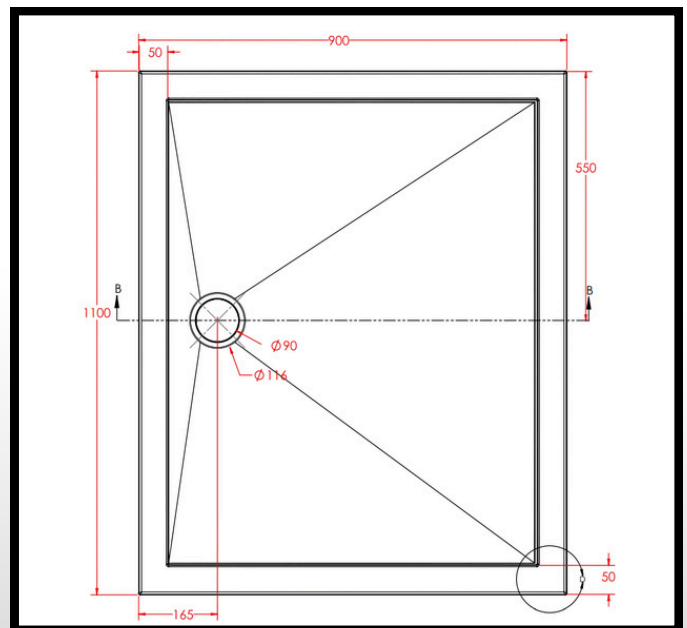

BATHCO DESIGNS

MANAGING BATHROOMS IN CONSTRUCTION

Edwrox 1100 x 900 Ultra Slim
Rectangle Shower Tray

16-US11X9 Edwrox 1100 x 900 Ultra
Slim Rectangle Shower Tray

Technical Information

Material: 100% natural stone resin /
Tough repairable gel coat surface

Colour/ finish: White

COO: UK

Weight: 35 Kg

Compatible with leg kit: Yes

- **Ultra-low profile 28mm high.**
  Typical installation 10-15mm
  entry step
- **Fully complies with EN274**
  European standard for shower
  flow rates
- **Water removal tested to 28**
  litres per minute

Product Dimensions

L 1100 x W 900 x H 24-27mm

Product Guarantee

- Lifetime Guarantee

Contact us!

☎ 01603 856104

✉ sales@bathcodesigns.com

EDWROX

The information on this page is accurate as of the issue date. Fitting dimensions are approximate and may vary due to manufacturing tolerances. We reserve the right to change specifications without notice as part of our ongoing product improvement.

Issue Date: 05/03/2025