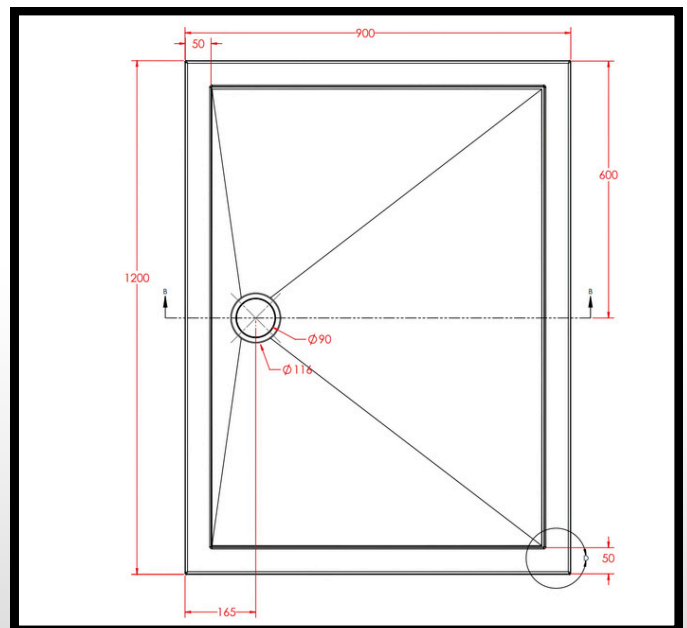

BATHCO DESIGNS

MANAGING BATHROOMS IN CONSTRUCTION

Edwrox 1200 x 900 Ultra Slim
Rectangle Shower Tray

16-US12X9 Edwrox 1200 x 900 Ultra
Slim Rectangle Shower Tray

Technical Information

Material: 100% natural stone resin /
Tough repairable gel coat surface

Colour/ finish: White

COO: UK

Weight: 39 Kg

Compatible with leg kit: Yes

- **Ultra-low profile 28mm high.**
Typical installation 10-15mm
entry step
- **Fully complies with EN274**
European standard for shower
flow rates
- **Water removal tested to 28**
litres per minute

Product Dimensions

L 1200 x W 900 x H 24-27mm

Product Guarantee

- Lifetime Guarantee

Contact us!

☎ 01603 856104

✉ sales@bathcodesigns.com

EDWROX