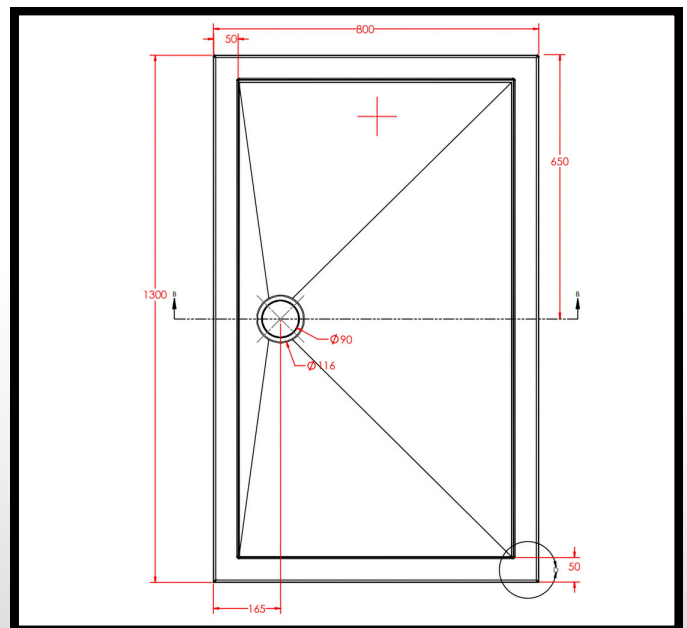

BATHCO DESIGNS

MANAGING BATHROOMS IN CONSTRUCTION

Edwrox 1300 x 800 Ultra Slim
Rectangle Shower Tray

16-US13X8 Edwrox 1300 x 800 Ultra
Slim Rectangle Shower Tray

Technical Information

Material: 100% natural stone resin /
Tough repairable gel coat surface

Colour/ finish: White

COO: UK

Weight: 40 Kg

Compatible with leg kit: Yes

- **Ultra-low profile 28mm high.**
Typical installation 10-15mm
entry step
- **Fully complies with EN274**
European standard for shower
flow rates
- **Water removal tested to 28**
litres per minute

Product Dimensions

L 1300 x W 800 x H 24-27mm

Product Guarantee

- Lifetime Guarantee

Contact us!

☎ 01603 856104

✉ sales@bathcodesigns.com

EDWROX