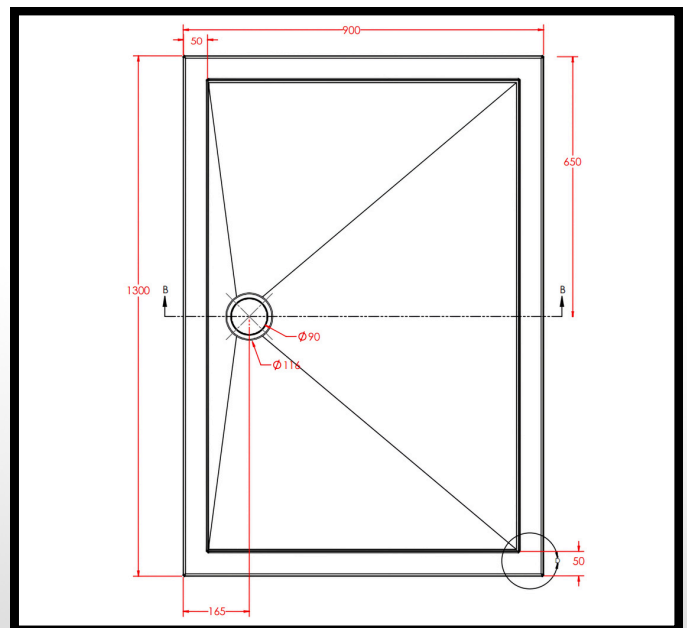

BATHCO DESIGNS

MANAGING BATHROOMS IN CONSTRUCTION

Edwrox 1300 x 900 Ultra Slim
Rectangle Shower Tray

16-US13X9 Edwrox 1300 x 900 Ultra
Slim Rectangle Shower Tray

Technical Information

Material: 100% natural stone resin /
Tough repairable gel coat surface

Colour/ finish: White

COO: UK

Weight: 42 Kg

Compatible with leg kit: Yes

- **Ultra-low profile 28mm high.**
Typical installation 10-15mm
entry step
- **Fully complies with EN274**
European standard for shower
flow rates
- **Water removal tested to 28**
litres per minute

Product Dimensions

L 1300 x W 900 x H 24-27mm

Product Guarantee

- Lifetime Guarantee

Contact us!

☎ 01603 856104

✉ sales@bathcodesigns.com

EDWROX

The information on this page is accurate as of the issue date. Fitting dimensions are approximate and may vary due to manufacturing tolerances. We reserve the right to change specifications without notice as part of our ongoing product improvement.