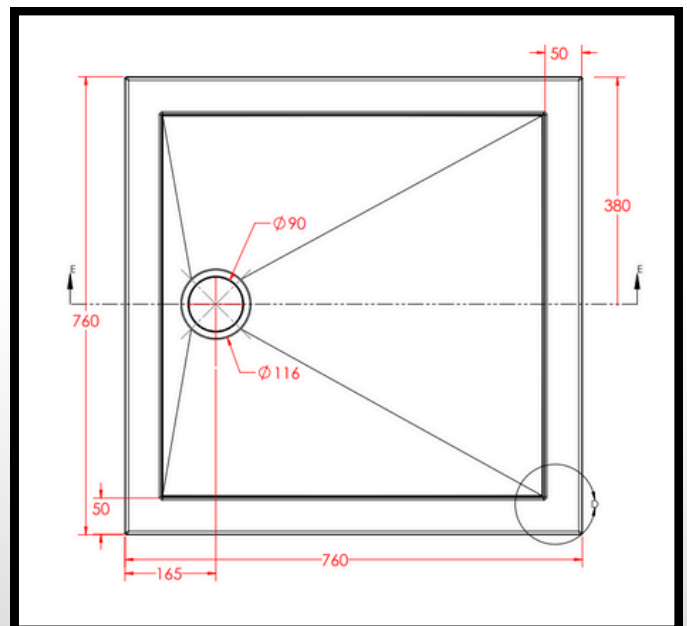

BATHCO DESIGNS

MANAGING BATHROOMS IN CONSTRUCTION

Edwrox 760 x 760 Ultra Slim Square Shower Tray

16-US76X76 Edwrox 760 x 760 Ultra Slim Square Shower Tray

Technical Information

Material: 100% natural stone resin / Tough repairable gel coat surface

Colour/ finish: White

COO: UK

Weight: 21 Kg

Compatible with leg kit: Yes

- **Ultra-low profile 28mm high. Typical installation 10-15mm entry step**
- **Fully complies with EN274 European standard for shower flow rates**
- **Water removal tested to 28 litres per minute**

Product Dimensions

L 760 x W 760 x H 24-27mm

Product Guarantee

- Lifetime Guarantee

Contact us!

☎ 01603 856104

✉ sales@bathcodesigns.com

EDWROX