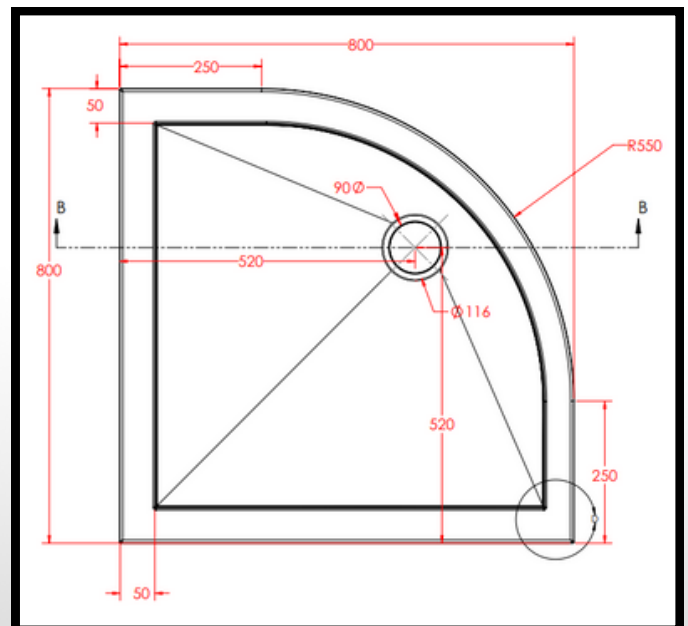

BATHCO DESIGNS

MANAGING BATHROOMS IN CONSTRUCTION

Edwrox 800 x 800 Ultra Slim Quadrant Shower Tray

16-USQ8X8 Edwrox 800 x 800
Ultra Slim Quadrant Shower Tray

Technical Information

Material: 100% natural stone resin /
Tough repairable gel coat surface

Colour/ finish: White

COO: UK

Weight: 21 Kg

Compatible with leg kit: Yes

- **Ultra-low profile 28mm high.**
**Typical installation 10-15mm
entry step**
- **Fully complies with EN274
European standard for shower
flow rates**
- **Water removal tested to 28
litres per minute**

Product Dimensions

L 800 x W 800 x H 24-27mm

Product Guarantee

- Lifetime Guarantee

Contact us!

☎ 01603 856104

✉ sales@bathcodesigns.com

EDWROX