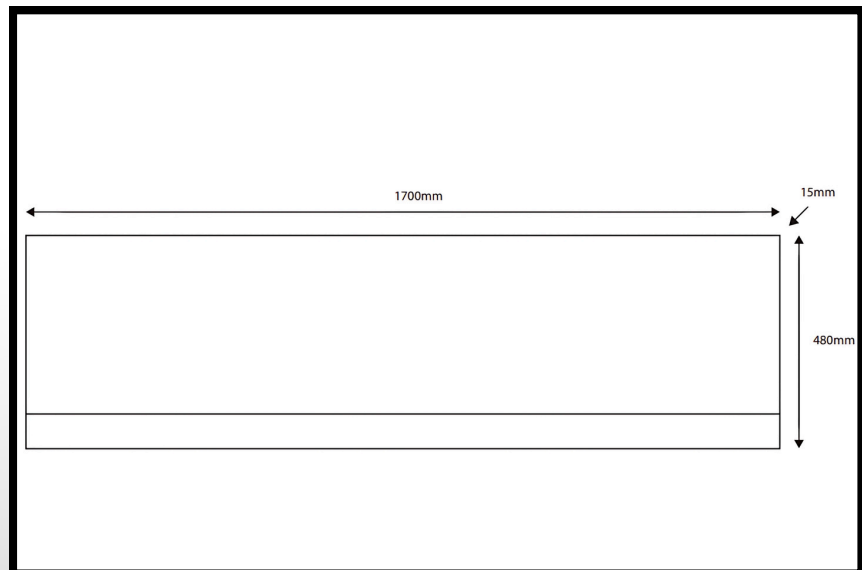

BATHCO DESIGNS

MANAGING BATHROOMS IN CONSTRUCTION

Edwrox Arctic waterproof PVC 1700mm gloss white bath front panel with adjustable front plinth

70-1700PVC Edwrox Arctic waterproof PVC 1700mm gloss white bath front panel with adjustable front plinth

Technical Information

Country of Origin: CH
Product Weight: 8.5 Kg
Product Material: PVC / Polyurea
Material Colour: White
Material Thickness: 15mm

Product Dimensions

L 1700 x W 480+100mm x D 15mm

Product Guarantee

- Lifetime Guarantee

Contact us!

☎ 01603 856104

✉ sales@bathcodesigns.com

EDWROX

The information on this page is accurate as of the issue date. Fitting dimensions are approximate and may vary due to manufacturing tolerances. We reserve the right to change specifications without notice as part of our ongoing product improvement.

Issue Date: 05/03/2025