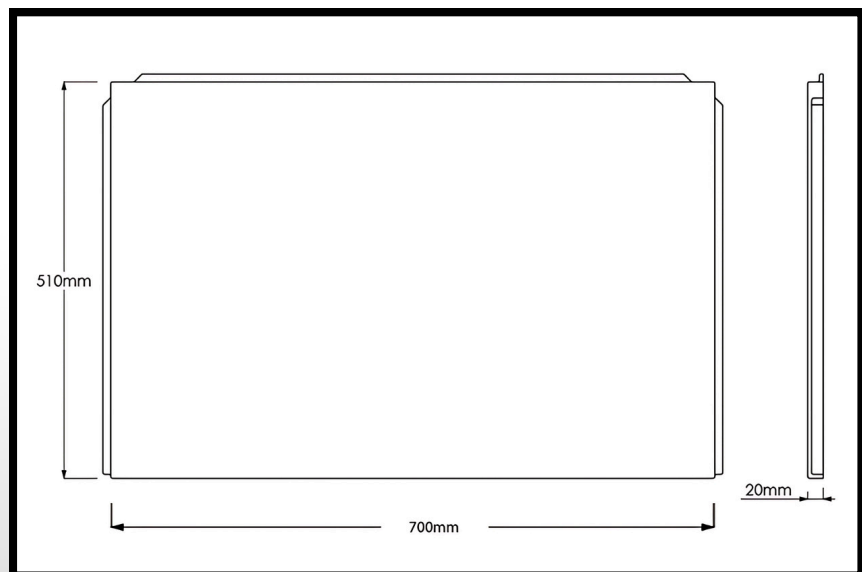

BATHCO DESIGNS

MANAGING BATHROOMS IN CONSTRUCTION

Edwrox Arctic waterproof PVC 700mm gloss white bath end panel with adjustable end plinth

70-700PV Edwrox Arctic waterproof PVC 700mm gloss white bath end panel with adjustable end plinth

Technical Information

Country of Origin: CH

Product Weight: 3.5 Kg

Product Material: PVC / Polyurea

Material Colour: White

Material Thickness: 15mm

Product Dimensions

L 700 x W 480+100mm x D 15mm