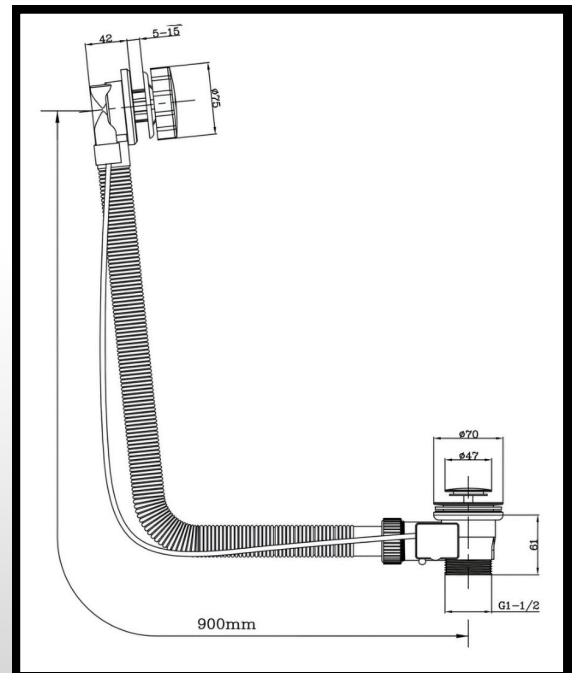

BATHCO DESIGNS

MANAGING BATHROOMS IN CONSTRUCTION

Edwrox Chrome Bath Pop-up
Waste and Overflow

35-BTPUW Edwrox Chrome Bath
Pop-up Waste and Overflow

Technical Information

COO: CN

Product Weight: 0.73 Kg

Product Material: Stainless steel,
Zinc-alloy, Brass, PP (Polypropylene)
& PE (Polyethylene)

Colour / Finish: Chrome

Product Diameter: 70 & 75mm

Connection Size: G1-1/2

Product Guarantee

- 15 Years
- 2 Years Parts

Contact us!

☎ 01603 856104

✉ sales@bathcodesigns.com

EDWROX

The information on this page is accurate as of the issue date. Fitting dimensions are approximate and may vary due to manufacturing tolerances. We reserve the right to change specifications without notice as part of our ongoing product improvement.