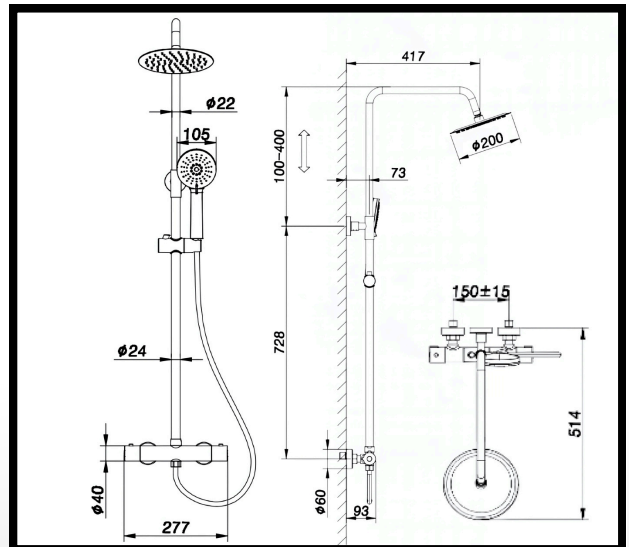

BATHCO DESIGNS

MANAGING BATHROOMS IN CONSTRUCTION

Edwrox Clarity Brushed Brass Exposed
Thermostatic Valve, Fixed Head & Slide
Rail Kit

67-13017BB Edwrox Clarity Brushed
Brass Exposed Thermostatic Valve,
Fixed Head & Slide Rail Kit

Technical Information

Construction Material: Brass body

Product Weight: 4.88 Kg

COO: CN

Colour / Finish: Brushed Brass

WRAS Approved: Yes

TMV Approved: No

Cartridge Type: Thermostatic

Valve: Ceramic disc valve

Shower Hose: 1.5M, PVC

Fitting: Easyfit connectors (Male
thread offset 1/2 inch x 3/4" BSP
with Escutcheon);

Water Pressure: Min. 1.0 bar, Max.
6.0 bar

Product Guarantee

- 15 Years Guarantee
- 2 Years Parts

Contact us!

☎ 01603 856104

✉ sales@bathcodesigns.com

Flow Rates (L/min)

0.1 Bar	0.2 Bar	0.3 Bar	0.5 Bar	1.0 Bar	1.5 Bar	2.0 Bar	3.0 Bar	4.0 Bar	5.0 Bar
3.12	5.24	6.35	8.11	12.52	-	17.72	21.63	24.94	27.75

EDWROX