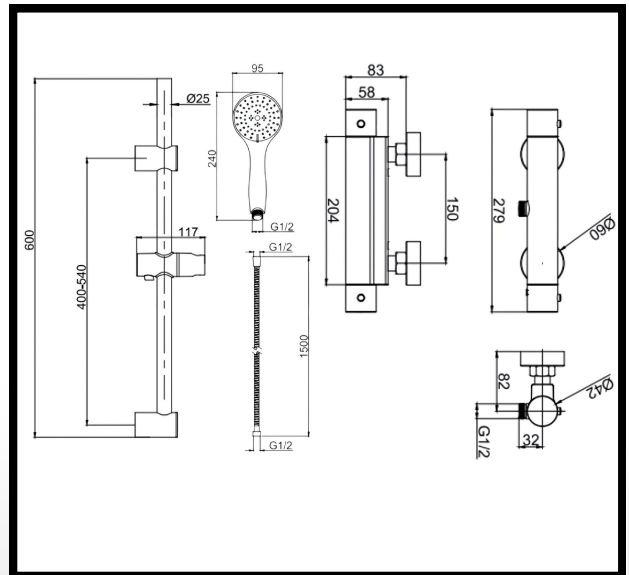

Construction Material: Brass
body, ABS handle

Product Weight: 2 Kg

COO: CN

Colour / Finish: Chrome

WRAS Approved: Yes

TMV Approved: Yes

Cartridge Type: Thermostatic

Valve: Ceramic disc valve

Shower Hose: 1.5M, Stainless Steel

Fitting: Easyfit connectors (Male
thread offset 1/2 inch x 3/4" BSP
with Escutcheon);

Water Pressure: Min. 0.2 bar, Max.
6.0 bar

Product Guarantee

- 15 Years Guarantee
- 2 Years Parts

Contact us!

☎ 01603 856104

✉ sales@bathcodesigns.com

Flow Rates (L/min)									
0.1 Bar	0.2 Bar	0.3 Bar	0.5 Bar	1.0 Bar	1.5 Bar	2.0 Bar	3.0 Bar	4.0 Bar	5.0 Bar
2	-	4.8	7.2	11.1	-	16.3	20	23.3	25.5

EDWROX

The information on this page is accurate as of the issue date. Fitting dimensions are approximate and may vary due to manufacturing tolerances. We reserve the right to change specifications without notice as part of our ongoing product improvement.