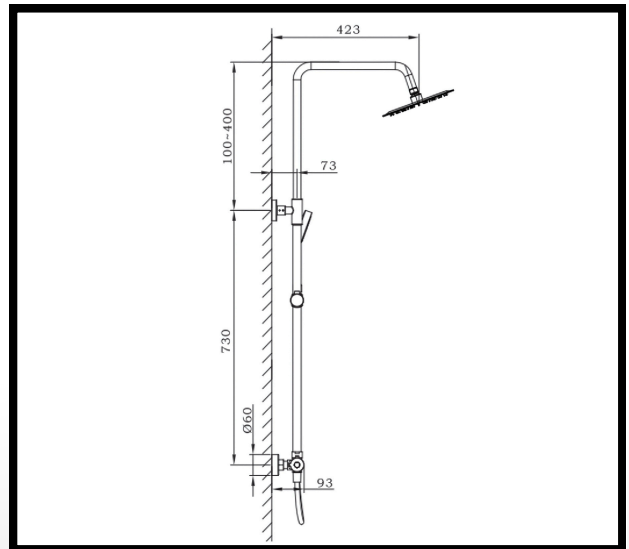

BATHCO DESIGNS

MANAGING BATHROOMS IN CONSTRUCTION

Edwrox Clarity Matt Black Exposed
Thermostatic Valve, Fixed Head & Slide
Rail Kit

67-13017B Edwrox Clarity Matt
Black Exposed Thermostatic Valve,
Fixed Head & Slide Rail Kit

Technical Information

Construction Material: Brass body

Product Weight: 4.2 Kg

COO: CN

Colour / Finish: Matt Black

WRAS Approved: Yes

TMV Approved: No

Cartridge Type: Thermostatic

Valve: Ceramic disc valve

Shower Hose: 1.5M, PVC

Fitting: Easyfit connectors (Male
thread offset 1/2 inch x 3/4" BSP
with Escutcheon);

Water Pressure: Min. 1.0 bar, Max.
6.0 bar

Product Guarantee

- 15 Years Guarantee
- 2 Years Parts

Contact us!

☎ 01603 856104

✉ sales@bathcodesigns.com

Flow Rates (L/min)

0.1 Bar	0.2 Bar	0.3 Bar	0.5 Bar	1.0 Bar	1.5 Bar	2.0 Bar	3.0 Bar	4.0 Bar	5.0 Bar
0.2	2.6	4.3	6.2	9.4	-	13.7	16.9	-	22.1

EDWROX

The information on this page is accurate as of the issue date. Fitting dimensions are approximate and may vary due to manufacturing tolerances. We reserve the right to change specifications without notice as part of our ongoing product improvement.