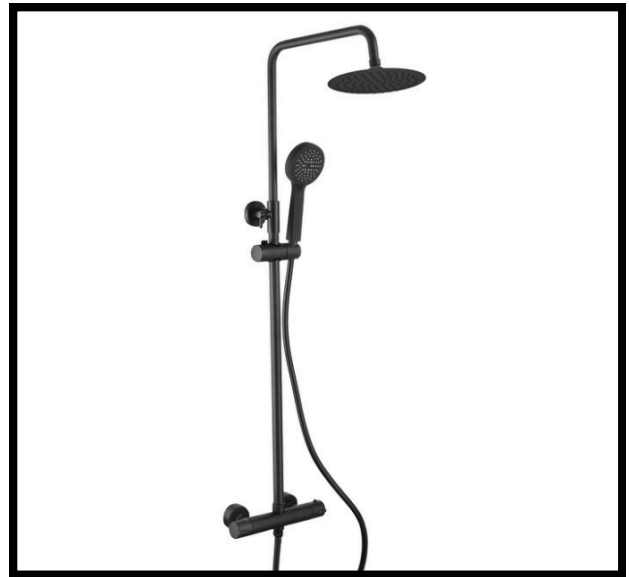

BATHCO DESIGNS

MANAGING BATHROOMS IN CONSTRUCTION

Edwrox Clarity Matt Black Exposed
Thermostatic Valve, Fixed Head & Slide
Rail Kit

67-13017B Edwrox Clarity Matt
Black Exposed Thermostatic Valve,
Fixed Head & Slide Rail Kit

Technical Information

Construction Material: Brass body

Product Weight: 4.2 Kg

COO: CN

Colour / Finish: Matt Black

WRAS Approved: Yes

TMV Approved: No

Cartridge Type: Thermostatic

Valve: Ceramic disc valve

Shower Hose: 1.5M, PVC

Fitting: Easyfit connectors (Male
thread offset 1/2 inch x 3/4" BSP
with Escutcheon);

Water Pressure: Min. 1.0 bar, Max.
6.0 bar

Product Guarantee

- 15 Years Guarantee
- 2 Years Parts