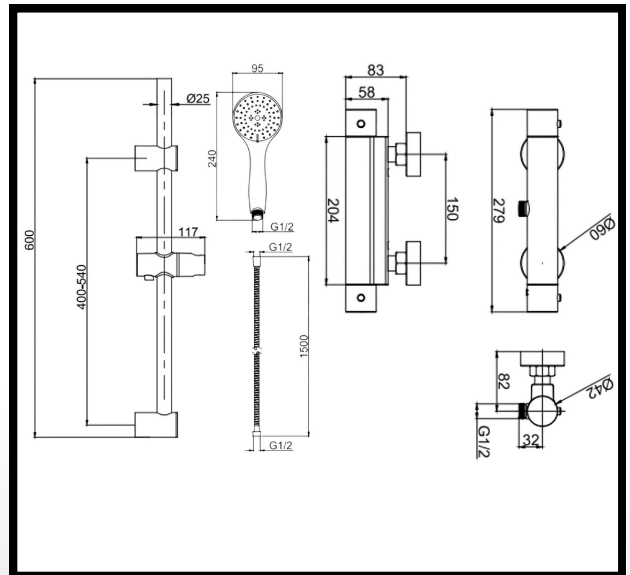

## Technical Information

**Construction Material:** Brass  
body, ABS handle

**Product Weight:** 2.39 Kg

**COO:** CN

**Colour / Finish:** Matt Black

**WRAS Approved:** Yes

**TMV Approved:** Yes

**Cartridge Type:** Thermostatic

**Valve:** Ceramic disc valve

**Shower Hose:** 1.5M, Stainless Steel

**Fitting:** Easyfit connectors (Male  
thread offset 1/2 inch x 3/4" BSP  
with Escutcheon);

**Water Pressure:** Min. 0.2 bar, Max.  
6.0 bar