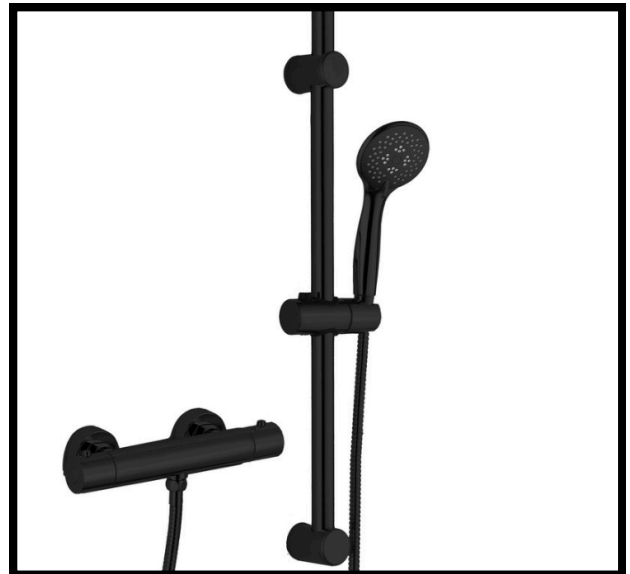

## Edwrox Clarity Matt Black Exposed Thermostatic Valve & Slide Rail Kit

**1-82070B** Edwrox Clarity Matt Black  
Exposed Thermostatic Valve & Slide  
Rail Kit

**Valve:** Ceramic disc valve

**Shower Hose:** 1.5M, Stainless Steel

**Fitting:** Easyfit connectors (Male  
thread offset 1/2 inch x 3/4" BSP  
with Escutcheon);

**Water Pressure:** Min. 0.2 bar, Max.  
6.0 bar