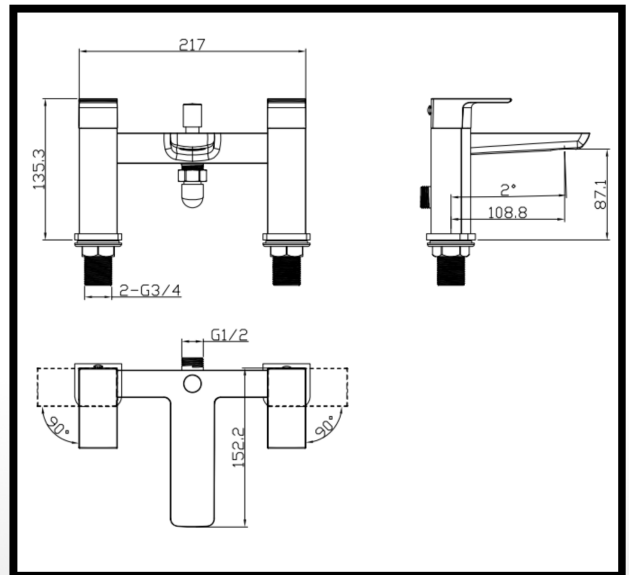

BATHCO DESIGNS

MANAGING BATHROOMS IN CONSTRUCTION

Edwrox Faro Brushed Brass Bath Shower Mixer

1-4011BB Edwrox Faro Brushed Brass Bath Shower Mixer

Technical Information

Construction Material: Brass body, Zinc alloy handle

Product Weight: 3.25 Kg

COO: CN

Colour / Finish: Brushed Brass

WRAS Approved: Yes

RMV Approved: N/A

Waste Included: N/A

Cartridge Type: 1/4 Turn 3/4"

Ceramic disc valves

Product Guarantee

- 15 Years Guarantee
- 2 Years Parts

Contact us!

01603 856104

sales@bathcodesigns.com

EDWROX

The information on this page is accurate as of the issue date. Fitting dimensions are approximate and may vary due to manufacturing tolerances. We reserve the right to change specifications without notice as part of our ongoing product improvement.