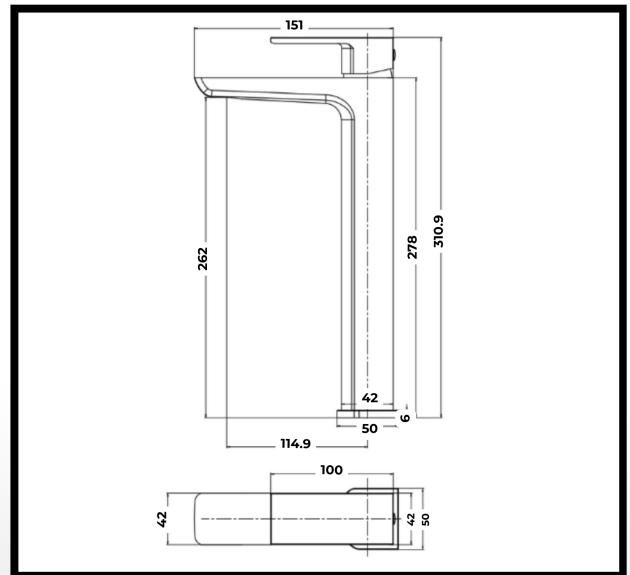

BATHCO DESIGNS

MANAGING BATHROOMS IN CONSTRUCTION

Edwrox Faro Brushed Brass High Rise Mono Basin Tap

1-4021BB Edwrox Faro Brushed Brass High Rise Mono Basin Tap

Technical Information

Construction Material: Brass body, Zinc alloy handle

Product Weight: 2.35 Kg

COO: CN

Colour / Finish: Brushed Brass

WRAS Approved: Yes

RMV Approved: N/A

Waste Included: N/A

Cartridge Type: 35mm ceramic disc

Product Guarantee

- 15 Years Guarantee
- 2 Years Parts

Contact us!

01603 856104

sales@bathcodesigns.com

Flow Rates (L/min)

0.1 Bar	0.2 Bar	0.3 Bar	0.5 Bar	1.0 Bar	1.5 Bar	2.0 Bar	3.0 Bar
-	4.6	-	7.2	10.4	12.4	14.6	17.5

EDWROX