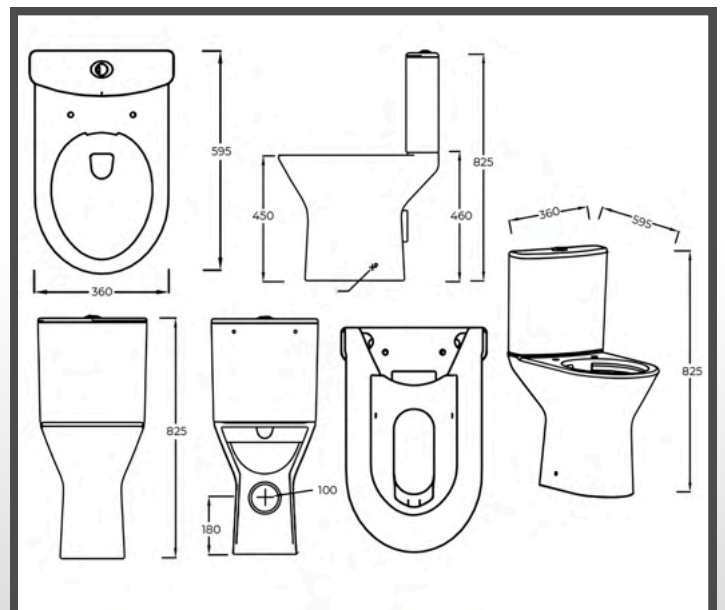

BATHCO DESIGNS

MANAGING BATHROOMS IN CONSTRUCTION

Edwrox Fusion Close Coupled Comfort Height Pan

18-2602 Edwrox Fusion Close
Coupled Comfort Height Pan

18-2603 Edwrox Fusion Comfort
Height Cistern

18-2605 Edwrox Fusion Soft Close
Seat

Technical Information

Material: Ceramic

Flushing Volume: 6/4 Litre

Weight: 28 Kg

COO: CN

Colour: Euro White

WRAS Approved: Yes

Product Dimensions

H 825 x W 360 x D 595mm

Product Guarantee

- 25 Years Guarantee
- 2 Years Parts (Toilets & Cistern Fittings)

Contact us!

☎ 01603 856104

✉ sales@bathcodesigns.com

EDWROX

The information on this page is accurate as of the issue date. Fitting dimensions are approximate and may vary due to manufacturing tolerances. We reserve the right to change specifications without notice as part of our ongoing product improvement.