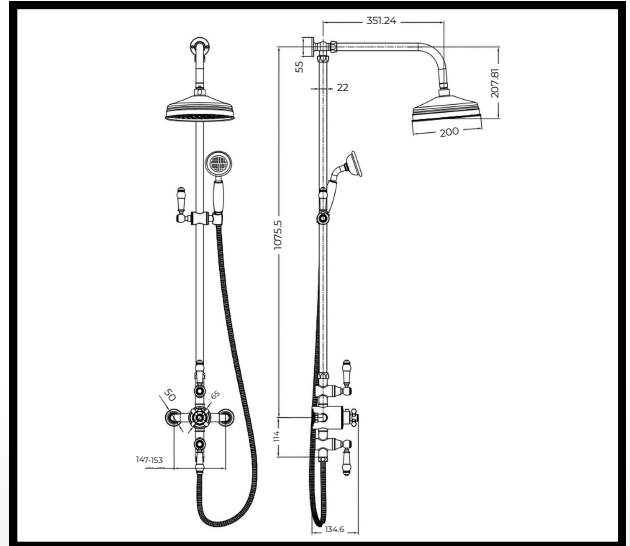

BATHCO DESIGNS

MANAGING BATHROOMS IN CONSTRUCTION

Edwrox Imperial Exposed
Thermostatic Valve, Fixed Round Head
& Slide Rail Kit

81-109D Edwrox Imperial Exposed
Thermostatic Valve, Fixed Round
Head & Slide Rail Kit

Technical Information

Construction Material: Brass
body, Ceramic & zinc alloy Handles

Product Weight: 6.68 Kg

COO: CN

Colour / Finish: Chrome

WRAS Approved: No

TMV Approved: No

Cartridge Type: Thermostatic

Valve: Ceramic disc valve

Shower Hose: 1.5M, Stainless Steel

Fitting: 15mm Compression inlet
connections

Water Pressure: Min. 1.0 bar, Max.
6.0 bar

Product Guarantee

- 15 Years Guarantee
- 2 Years Parts

Contact us!

☎ 01603 856104

✉ sales@bathcodesigns.com

Flow Rates (L/min)

0.1 Bar	0.2 Bar	0.3 Bar	0.5 Bar	1.0 Bar	1.5 Bar	2.0 Bar	3.0 Bar	4.0 Bar	5.0 Bar
-	2	-	4.4	72	92	11	-	134	-

EDWROX

The information on this page is accurate as of the issue date. Fitting dimensions are approximate and may vary due to manufacturing tolerances. We reserve the right to change specifications without notice as part of our ongoing product improvement.