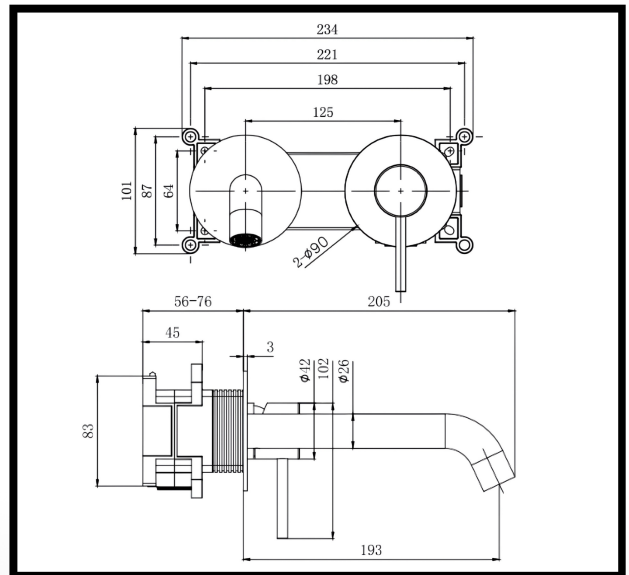

## Edwrox Milan Brushed Brass Wall Mounted Single Basin Mixer

**1-4075BB** Edwrox Milan Brushed Brass Wall Mounted Single Basin Mixer

## Technical Information

**Construction Material:** Brass body, Zinc alloy handle  
**Product Weight:** 2.375 Kg  
**COO:** CN  
**Colour / Finish:** Brushed Brass  
**WRAS Approved:** Yes  
**RMV Approved:** N/A  
**Waste Included:** N/A  
**Cartridge Type:** 35mm ceramic disc

## Flow Rates (L/min)

0.1 Bar	0.2 Bar	0.3 Bar	0.5 Bar	1.0 Bar	1.5 Bar	2.0 Bar	3.0 Bar	4.0 Bar	5.0 Bar
2.01	3.02	3.89	5.32	7.99	10.11	11.85	14.89	17.42	19.73

  
EDWROX

The information on this page is accurate as of the issue date. Fitting dimensions are approximate and may vary due to manufacturing tolerances. We reserve the right to change specifications without notice as part of our ongoing product improvement.