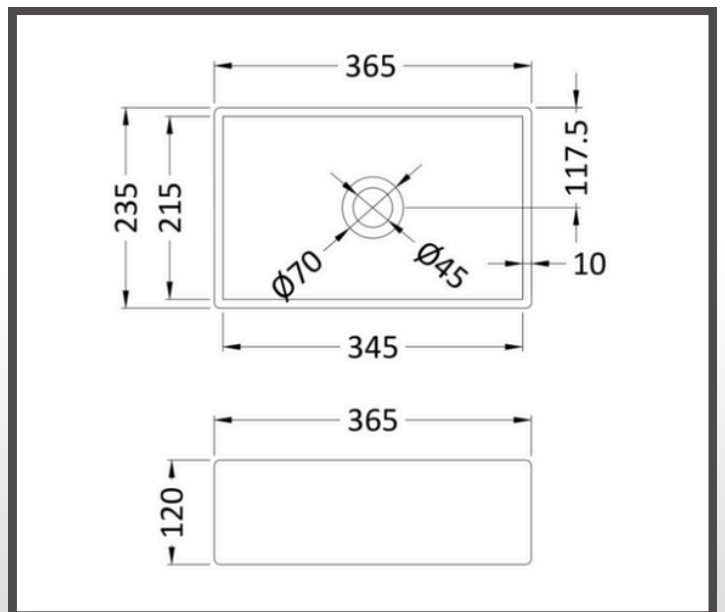

BATHCO DESIGNS

MANAGING BATHROOMS IN CONSTRUCTION

Edwrox Modo 36cm Rectangle Countertop Basin

67-20410 Edwrox Modo 36cm
Rectangle Countertop Basin

Technical Information

Material: Ceramic
Flushing Volume: N/A
Weight: 5.8 Kg
COO: CN
Colour: White
WRAS Approved: N/A

Product Dimensions

H 120 x W 365 x D 235mm

Product Guarantee

- 25 Years Guarantee
- 2 Years Parts (Toilets & Cistern Fittings)

Contact us!

☎ 01603 856104

✉ sales@bathcodesigns.com

EDWROX

The information on this page is accurate as of the issue date. Fitting dimensions are approximate and may vary due to manufacturing tolerances. We reserve the right to change specifications without notice as part of our ongoing product improvement.