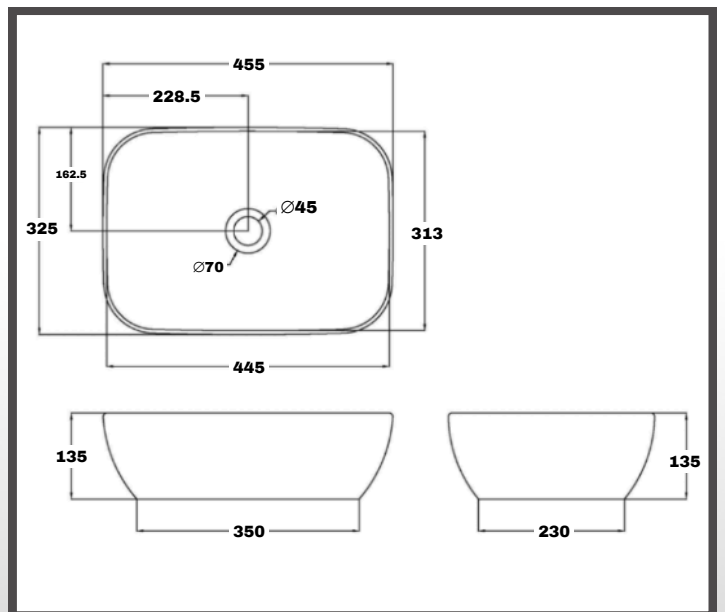

## Edwrox Modo 45cm Rectangle Countertop Basin

**67-20411** Edwrox Modo 45cm  
Rectangle Countertop Basin

## Technical Information

**Material:** Ceramic  
**Flushing Volume:** N/A  
**Weight:** 7.1 Kg  
**COO:** CN  
**Colour:** White  
**WRAS Approved:** N/A

## Product Dimensions

H 130 x W 455 x D 320mm