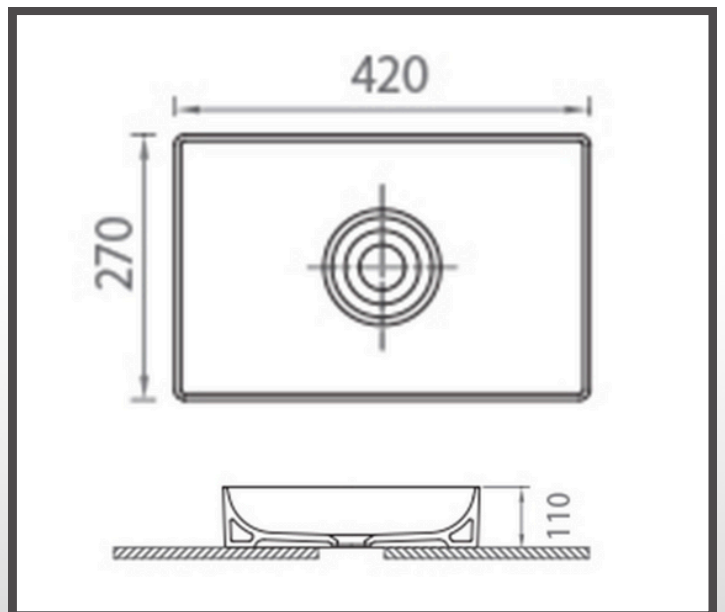

BATHCO DESIGNS

MANAGING BATHROOMS IN CONSTRUCTION

Edwrox Nova 42cm Countertop Basin

67-20412-001 Edwrox Nova 42cm
Countertop Basin

Technical Information

Material: Polymarble
Flushing Volume: N/A
Weight: 7 Kg
COO: TR
Colour: White
WRAS Approved: N/A

Product Dimensions

H 110 x W 420 x D 270mm

Product Guarantee

- 25 Years Guarantee
- 2 Years Parts (Toilets & Cistern Fittings)

Contact us!

☎ 01603 856104

✉ sales@bathcodesigns.com

EDWROX