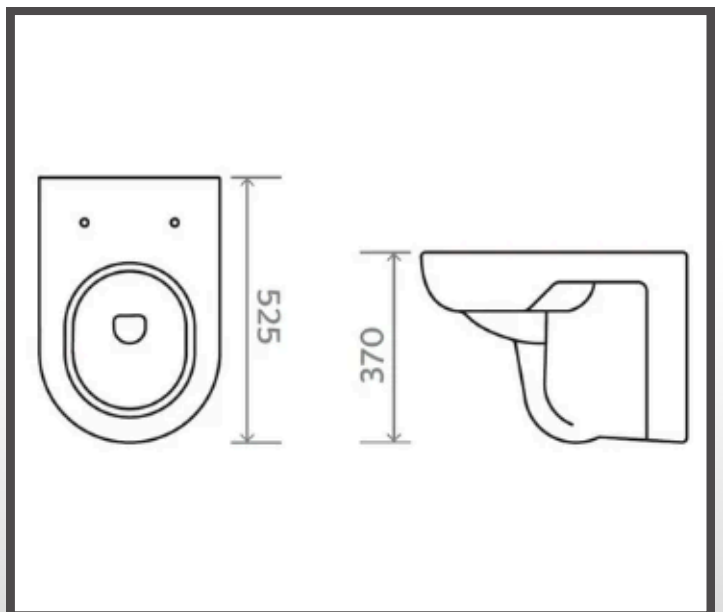

BATHCO DESIGNS

MANAGING BATHROOMS IN CONSTRUCTION

Edwrox Orion Wall Hung WC

18-2523 Edwrox Orion Wall Hung
Rimless Pan

18-2524 Edwrox Orion Soft Close Seat
& Cover

Technical Information

Material: Ceramic

Flushing Volume: N/A

Weight: 20.15 Kg

COO: CN

Colour: White Glazed

WRAS Approved : N/A

Product Dimensions

H 370 x W 360 x D 525mm

Product Guarantee

- 25 Years Guarantee
- 2 Years Parts (Toilets & Cistern Fittings)

Contact us!

 01603 856104

 sales@bathcodesigns.com

EDWROX

The information on this page is accurate as of the issue date. Fitting dimensions are approximate and may vary due to manufacturing tolerances. We reserve the right to change specifications without notice as part of our ongoing product improvement.