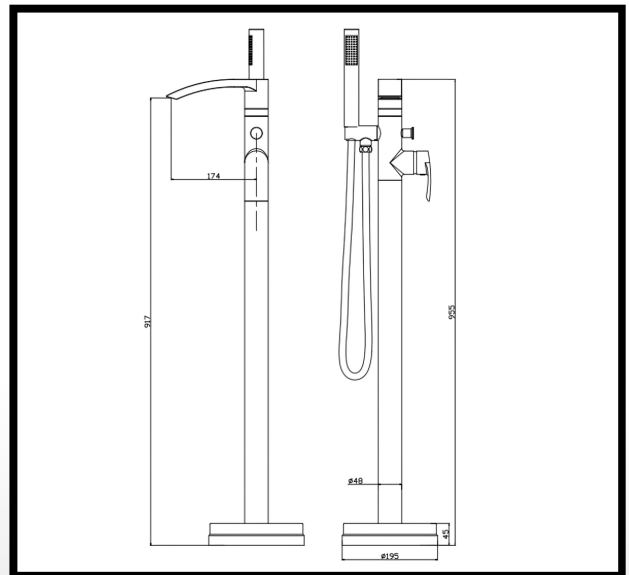

BATHCO DESIGNS

MANAGING BATHROOMS IN CONSTRUCTION

Edwrox Roma Chrome Freestanding Bath Shower Mixer

81-9968 Edwrox Roma Chrome
Freestanding Bath Shower Mixer

Technical Information

Construction Material: Brass body, Zinc alloy handle
Product Weight: 5.75 Kg
COO: CN
Colour / Finish: Chrome
WRAS Approved: N/A
RMV Approved: N/A
Waste Included: N/A
Cartridge Type: 40mm ceramic disc

Product Guarantee

- 15 Years Guarantee
- 2 Years Parts

Contact us!

☎ 01603 856104

✉ sales@bathcodesigns.com

Flow Rates (L/min)

Flow Rates (L/min)									
0.1 Bar	0.2 Bar	0.3 Bar	0.5 Bar	1.0 Bar	1.5 Bar	2.0 Bar	3.0 Bar	4.0 Bar	5.0 Bar
-	6.2	-	8.4	12.3	14.5	16.7	20.4	-	25.8

EDWROX

The information on this page is accurate as of the issue date. Fitting dimensions are approximate and may vary due to manufacturing tolerances. We reserve the right to change specifications without notice as part of our ongoing product improvement.