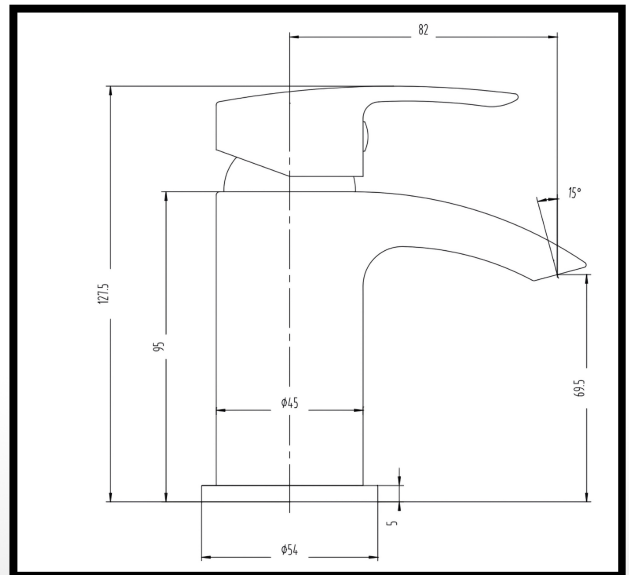

## Edwrox Roma Chrome Mini Mono Basin Tap with Clicker Waste

**81-9902M** Edwrox Roma Chrome Mini Mono Basin Tap with Clicker Waste

## Technical Information

**Construction Material:** Brass body, Zinc alloy handle  
**Product Weight:** 1.35 Kg  
**COO:** CN  
**Colour / Finish:** Chrome  
**WRAS Approved:** N/A  
**RMV Approved:** N/A  
**Waste Included:** Yes  
**Cartridge Type:** 30mm ceramic disc

## Flow Rates (L/min)

0.1 Bar	0.2 Bar	0.3 Bar	0.5 Bar	1.0 Bar	1.5 Bar	2.0 Bar	3.0 Bar
2.3	4.1	-	6.5	9.4	11.5	13.3	16.5

  
EDWROX

The information on this page is accurate as of the issue date. Fitting dimensions are approximate and may vary due to manufacturing tolerances. We reserve the right to change specifications without notice as part of our ongoing product improvement.