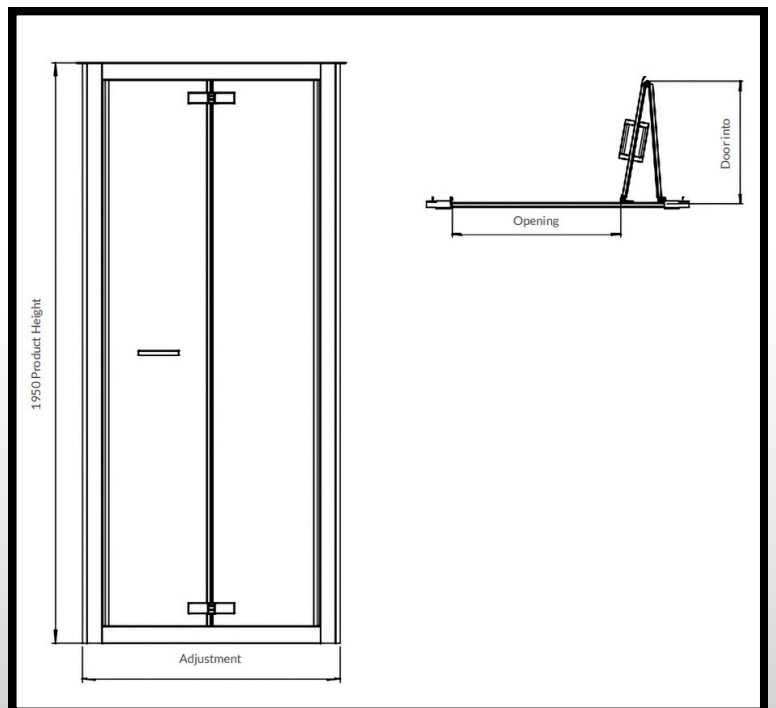

BATHCO DESIGNS

MANAGING BATHROOMS IN CONSTRUCTION

Edwrox Serie Duo Chrome 1000mm
Bifold Door

2-ED4B10CS Edwrox Serie Duo
Chrome 1000mm Bifold Door

Technical Information

Colour/finish: Polished Chrome

Glass type: Clear

COO: UK

Weight: 33 Kg

Adjustments: 940-990mm

Door Aperture: 685mm

Glass Thickness: 6mm

Features and Benefits:

- Chromed brass hinges and handle
- Polished Chrome frame
- 25mm vertical adjustment in each profile
- Reversible for left or right hand fixing

Product Dimensions

1000mm x 1950mm

Product Guarantee

- Lifetime Guarantee
- 2 Years Parts (Rollers, Handle & Seals)

Contact us!

☎ 01603 856104

✉ sales@bathcodesigns.com

EDWROX

The information on this page is accurate as of the issue date. Fitting dimensions are approximate and may vary due to manufacturing tolerances. We reserve the right to change specifications without notice as part of our ongoing product improvement.

Issue Date: 05/03/2025