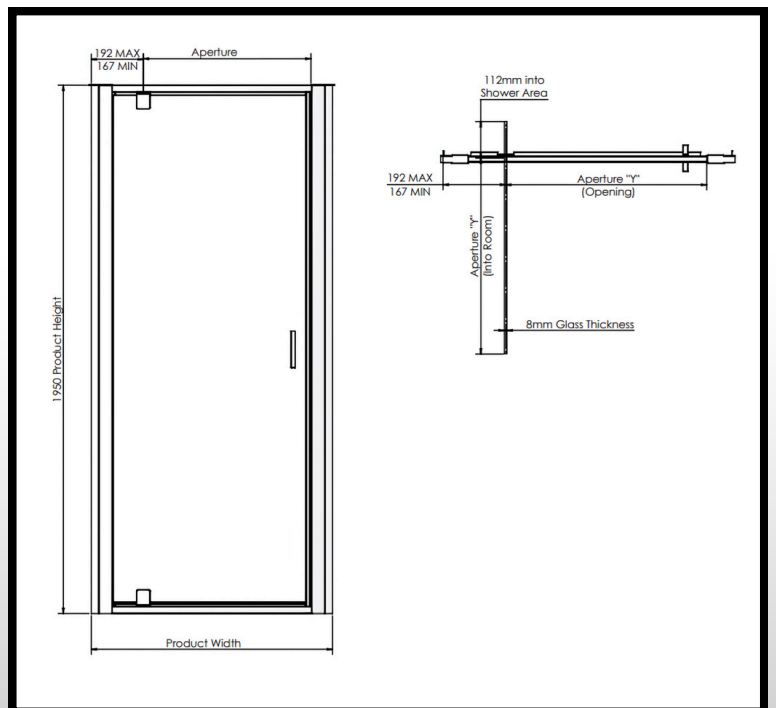

BATHCO DESIGNS

MANAGING BATHROOMS IN CONSTRUCTION

Edwrox Serie Duo Chrome 1000mm
Pivot Door

2-ED4P10CS Edwrox Serie Duo
Chrome 1000mm Pivot Door

Technical Information

Colour/finish: Polished Chrome

Glass type: Clear

COO: UK

Weight: 39 Kg

Adjustments: 940-990mm

Door Aperture: 705mm

Radius: N/A

Glass Thickness: 8mm

Features and Benefits:

- Chromed brass handle/ Polished Chrome frame
- 'Minimal' low profile seals
- Smooth running 'quick release' roller bearings
- 25mm vertical adjustment in each profile
- Reversible for left or right hand fixing

Product Dimensions

1000 x 1950mm

Product Guarantee

- Lifetime Guarantee
- 2 Years Parts (Rollers, Handle & Seals)

Contact us!

☎ 01603 856104

✉ sales@bathcodesigns.com

EDWROX