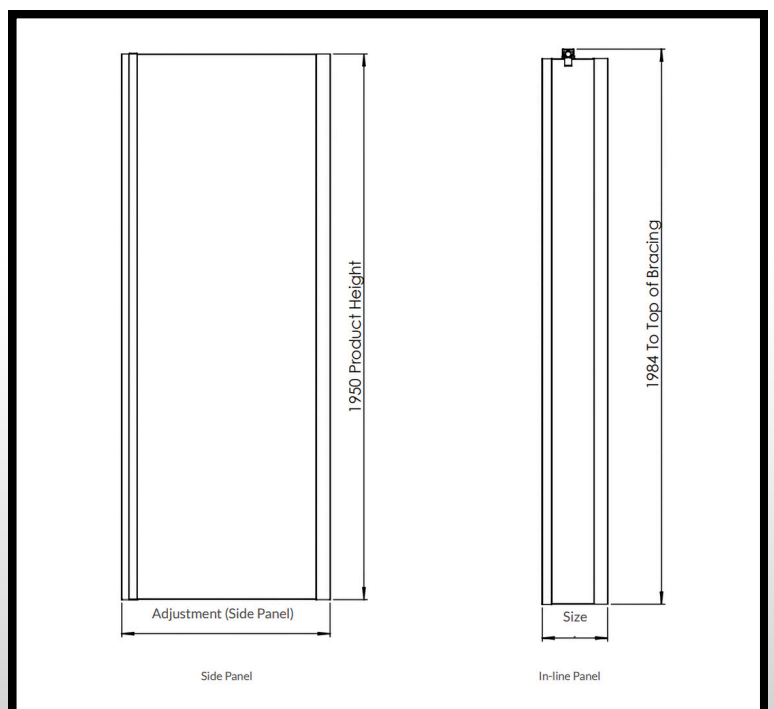

BATHCO DESIGNS

MANAGING BATHROOMS IN CONSTRUCTION

Edwrox Serie Duo Chrome
1000mm Side Panel

2-ED4R10CS Edwrox Serie Duo
Chrome 1000mm Side Panel

Technical Information

Colour/finish: Polished Chrome

Glass type: Clear

COO: UK

Weight: 40.3 Kg

Adjustments: 950-975mm

Door Aperture: N/A

Glass Thickness: 8mm

Product Dimensions

H 1950 x W 1000mm

Product Guarantee

- Lifetime Guarantee
- 2 Years Parts (Rollers, Handle & Seals)

Contact us!

☎ 01603 856104

✉ sales@bathcodesigns.com

EDWROX

The information on this page is accurate as of the issue date. Fitting dimensions are approximate and may vary due to manufacturing tolerances. We reserve the right to change specifications without notice as part of our ongoing product improvement.

Issue Date: 05/03/2025