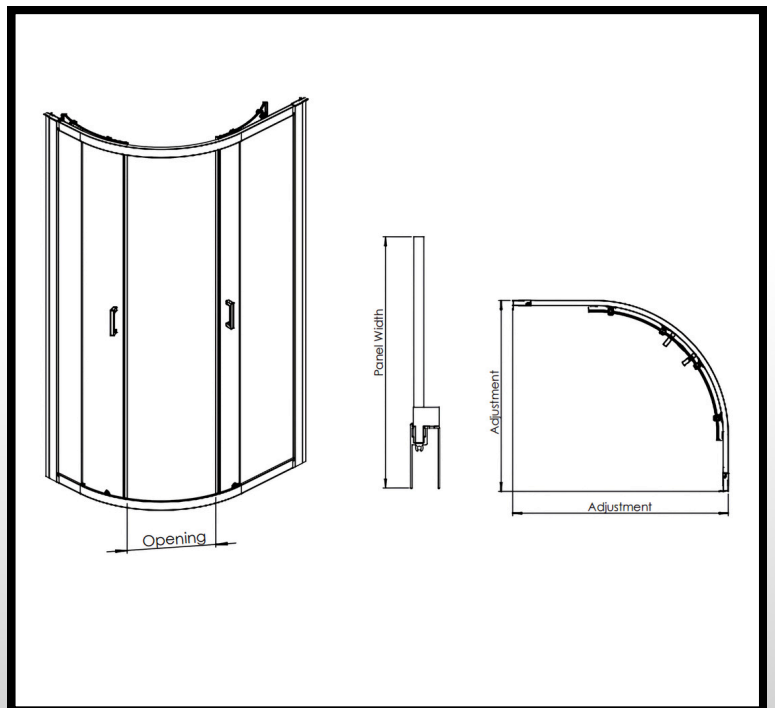

BATHCO DESIGNS

MANAGING BATHROOMS IN CONSTRUCTION

Edwrox Serie Duo Chrome
1000x800mm Offset Quadrant Door

2-ED4Q810CS Edwrox Serie Duo
Chrome 1000x800mm Offset
Quadrant Door

Technical Information

Colour/finish: Polished Chrome

Glass type: Clear

COO: UK

Weight: 63 Kg

Adjustments: 750-775 & 950-975mm

Door Aperture: 420mm

Radius: 550mm

Glass Thickness: 8mm

Features and Benefits:

- Chromed brass handle/ Polished Chrome frame
- 'Minimal' low profile seals
- Smooth running 'quick release' roller bearings
- 25mm vertical adjustment in each profile
- Reversible for left or right hand fixing

Product Dimensions

800 x 1000 x 1950mm

Product Guarantee

- Lifetime Guarantee
- 2 Years Parts (Rollers, Handle & Seals)

Contact us!

☎ 01603 856104

✉ sales@bathcodesigns.com

EDWROX