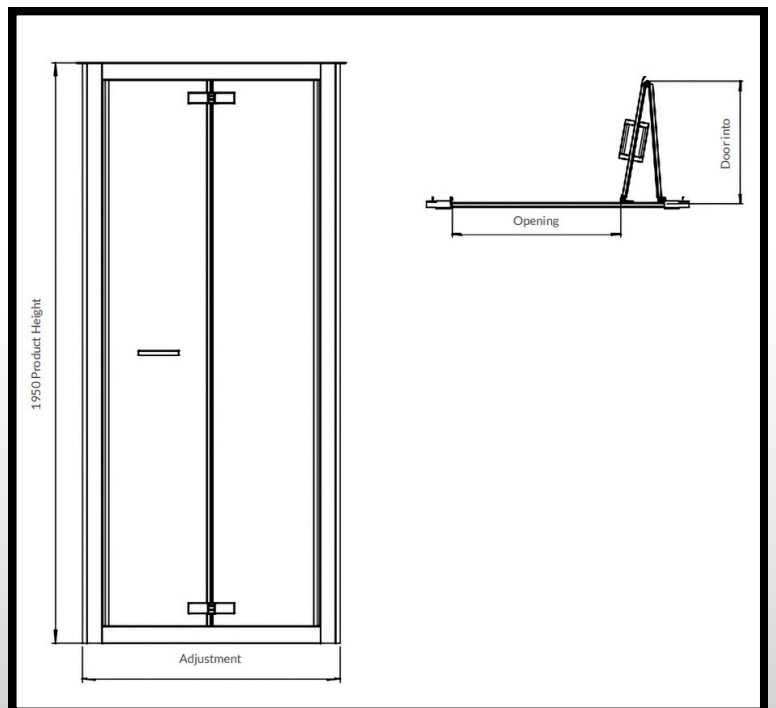

BATHCO DESIGNS

MANAGING BATHROOMS IN CONSTRUCTION

Edwrox Serie Duo Chrome 1200mm
Bifold Door

2-ED4B12CS Edwrox Serie Duo
Chrome 1200mm Bifold Door

Technical Information

Colour/finish: Polished Chrome

Glass type: Clear

COO: UK

Weight: 37 Kg

Adjustments: 1140-1190mm

Door Aperture: 885mm

Glass Thickness: 6mm

Features and Benefits:

- Chromed brass hinges and handle
- Polished Chrome frame
- 25mm vertical adjustment in each profile
- Reversible for left or right hand fixing

Product Dimensions

1200mm x 1950mm

Product Guarantee

- Lifetime Guarantee
- 2 Years Parts (Rollers, Handle & Seals)

Contact us!

☎ 01603 856104

✉ sales@bathcodesigns.com

EDWROX