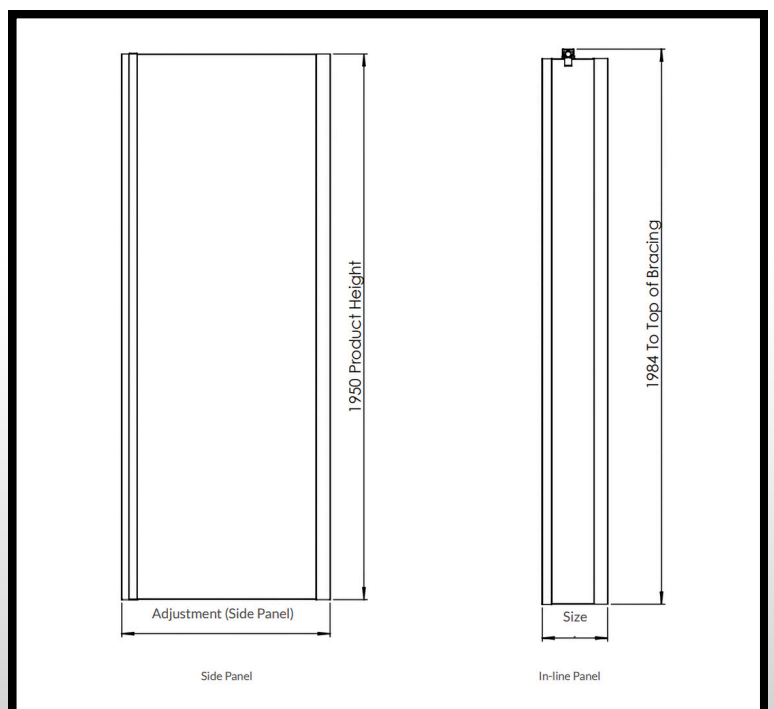

BATHCO DESIGNS

MANAGING BATHROOMS IN CONSTRUCTION

Edwrox Serie Duo Chrome 700mm
Side Panel

2-ED4R7CS Edwrox Serie Duo
Chrome 700mm Side Panel

Technical Information

Colour/finish: Polished Chrome

Glass type: Clear

COO: UK

Weight: 28.5 Kg

Adjustments: 640-690mm

Door Aperture: N/A

Glass Thickness: 8mm

Product Dimensions

H 1950 x W 700mm

Product Guarantee

- Lifetime Guarantee
- 2 Years Parts (Rollers, Handle & Seals)

Contact us!

☎ 01603 856104

✉ sales@bathcodesigns.com

EDWROX

The information on this page is accurate as of the issue date. Fitting dimensions are approximate and may vary due to manufacturing tolerances. We reserve the right to change specifications without notice as part of our ongoing product improvement.

Issue Date: 05/03/2025