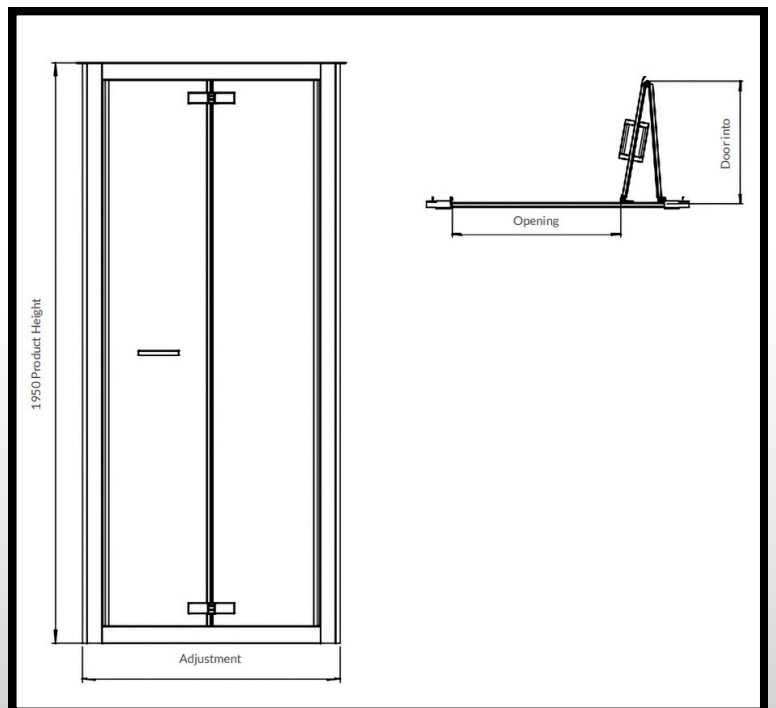

BATHCO DESIGNS

MANAGING BATHROOMS IN CONSTRUCTION

Edwrox Serie Duo Chrome 760mm
Bifold Door

2-ED4B76CS Edwrox Serie Duo
Chrome 760mm Bifold Door

Technical Information

Colour/finish: Polished Chrome

Glass type: Clear

COO: UK

Weight: 26 Kg

Adjustments: 700-750mm

Door Aperture: 445mm

Glass Thickness: 6mm

Features and Benefits:

- Chromed brass hinges and handle
- Polished Chrome frame
- 25mm vertical adjustment in each profile
- Reversible for left or right hand fixing

Product Dimensions

760mm x 1950mm

Product Guarantee

- Lifetime Guarantee
- 2 Years Parts (Rollers, Handle & Seals)

Contact us!

☎ 01603 856104

✉ sales@bathcodesigns.com

EDWROX