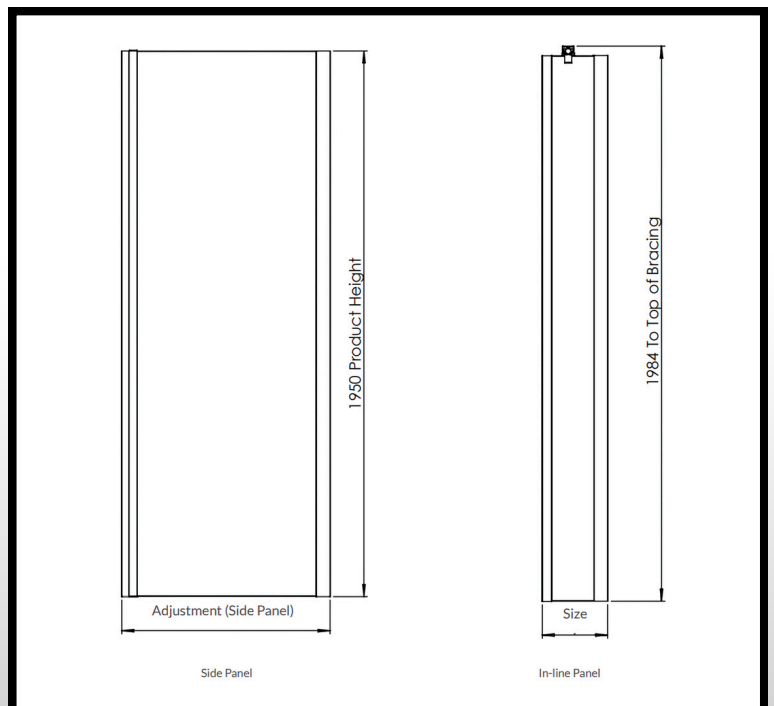

BATHCO DESIGNS

MANAGING BATHROOMS IN CONSTRUCTION

Edwrox Serie Duo Chrome 760mm
Side Panel

2-ED4R76CS Edwrox Serie Duo
Chrome 760mm Side Panel

Technical Information

Colour/finish: Polished Chrome

Glass type: Clear

COO: UK

Weight: 29 Kg

Adjustments: 710-735mm

Door Aperture: N/A

Glass Thickness: 8mm

Product Dimensions

H 1950 x W 760mm

Product Guarantee

- Lifetime Guarantee
- 2 Years Parts (Rollers, Handle & Seals)

Contact us!

01603 856104

sales@bathcodesigns.com

EDWROX

The information on this page is accurate as of the issue date. Fitting dimensions are approximate and may vary due to manufacturing tolerances. We reserve the right to change specifications without notice as part of our ongoing product improvement.

Issue Date: 05/03/2025