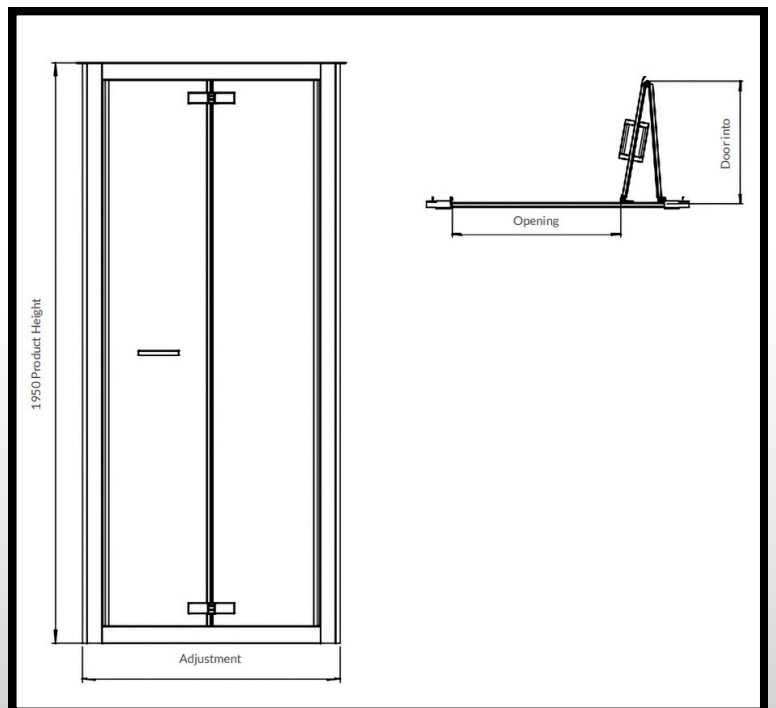

BATHCO DESIGNS

MANAGING BATHROOMS IN CONSTRUCTION

Edwrox Serie Duo Chrome 800mm
Bifold Door

2-ED4B8CS Edwrox Serie Duo
Chrome 800mm Bifold Door

Technical Information

Colour/finish: Polished Chrome

Glass type: Clear

COO: UK

Weight: 27 Kg

Adjustments: 740-790mm

Door Aperture: 485mm

Glass Thickness: 6mm

Features and Benefits:

- Chromed brass hinges and handle
- Polished Chrome frame
- 25mm vertical adjustment in each profile
- Reversible for left or right hand fixing

Product Dimensions

800mm x 1950mm

Product Guarantee

- Lifetime Guarantee
- 2 Years Parts (Rollers, Handle & Seals)

Contact us!

☎ 01603 856104

✉ sales@bathcodesigns.com

EDWROX

The information on this page is accurate as of the issue date. Fitting dimensions are approximate and may vary due to manufacturing tolerances. We reserve the right to change specifications without notice as part of our ongoing product improvement.

Issue Date: 05/03/2025