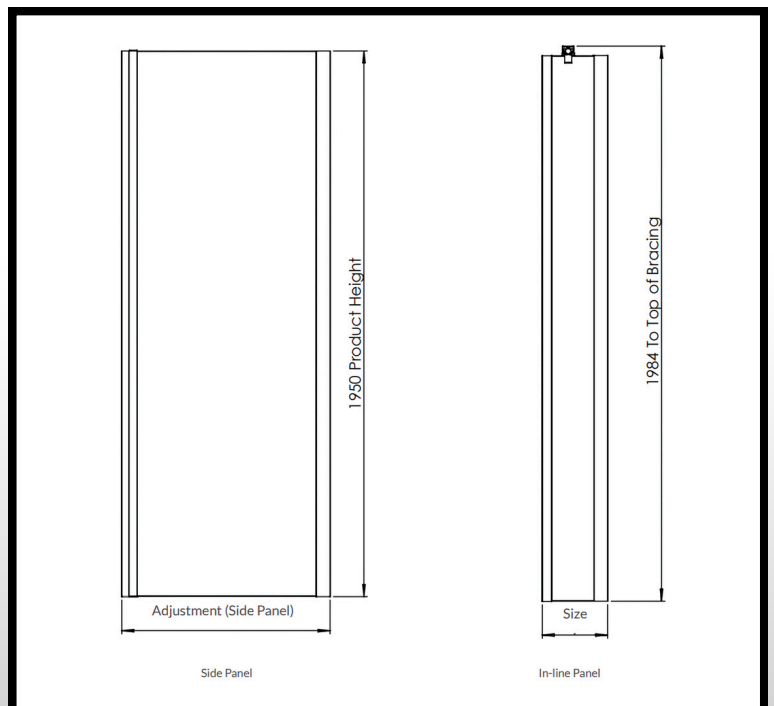

BATHCO DESIGNS

MANAGING BATHROOMS IN CONSTRUCTION

Edwrox Serie Duo Chrome 800mm
Side Panel

2-ED4R8CS Edwrox Serie Duo
Chrome 800mm Side Panel

Technical Information

Colour/finish: Polished Chrome

Glass type: Clear

COO: UK

Weight: 31 Kg

Adjustments: 750-775mm

Door Aperture: N/A

Glass Thickness: 8mm

Product Dimensions

H 1950 x W 800mm

Product Guarantee

- Lifetime Guarantee
- 2 Years Parts (Rollers, Handle & Seals)

Contact us!

01603 856104

sales@bathcodesigns.com

EDWROX

The information on this page is accurate as of the issue date. Fitting dimensions are approximate and may vary due to manufacturing tolerances. We reserve the right to change specifications without notice as part of our ongoing product improvement.

Issue Date: 05/03/2025