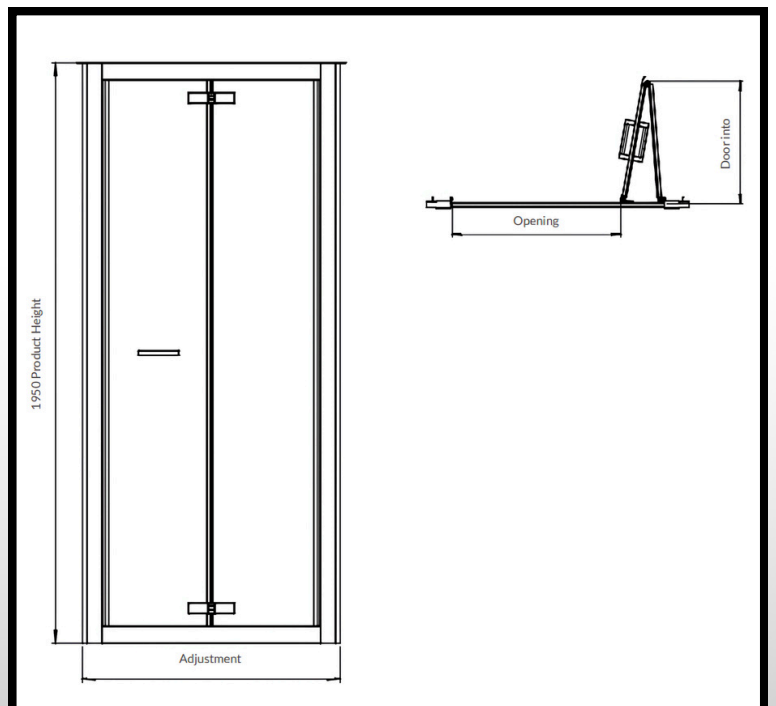

BATHCO DESIGNS

MANAGING BATHROOMS IN CONSTRUCTION

Edwrox Serie Duo Chrome 900mm
Bifold Door

2-ED4B9CS Edwrox Serie Duo
Chrome 900mm Bifold Door

Technical Information

Colour/finish: Polished Chrome

Glass type: Clear

COO: UK

Weight: 30 Kg

Adjustments: 840-890mm

Door Aperture: 585mm

Glass Thickness: 6mm

Features and Benefits:

- Chromed brass hinges and handle
- Polished Chrome frame
- 25mm vertical adjustment in each profile
- Reversible for left or right hand fixing

Product Dimensions

900mm x 1950mm

Product Guarantee

- Lifetime Guarantee
- 2 Years Parts (Rollers, Handle & Seals)

Contact us!

☎ 01603 856104

✉ sales@bathcodesigns.com

EDWROX