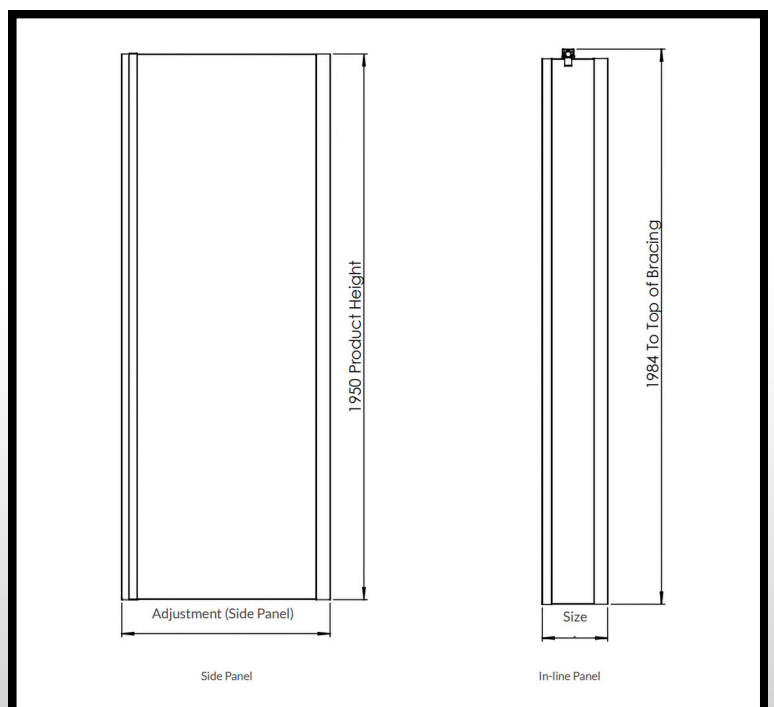

BATHCO DESIGNS

MANAGING BATHROOMS IN CONSTRUCTION

Edwrox Serie Duo Chrome 900mm
Side Panel

2-ED4R9CS Edwrox Serie Duo
Chrome 900mm Side Panel

Technical Information

Colour/finish: Polished Chrome

Glass type: Clear

COO: UK

Weight: 35 Kg

Adjustments: 850-875mm

Door Aperture: N/A

Glass Thickness: 8mm

Product Dimensions

H 1950 x W 900mm

Product Guarantee

- Lifetime Guarantee
- 2 Years Parts (Rollers, Handle & Seals)

Contact us!

☎ 01603 856104

✉ sales@bathcodesigns.com

EDWROX

The information on this page is accurate as of the issue date. Fitting dimensions are approximate and may vary due to manufacturing tolerances. We reserve the right to change specifications without notice as part of our ongoing product improvement.

Issue Date: 05/03/2025