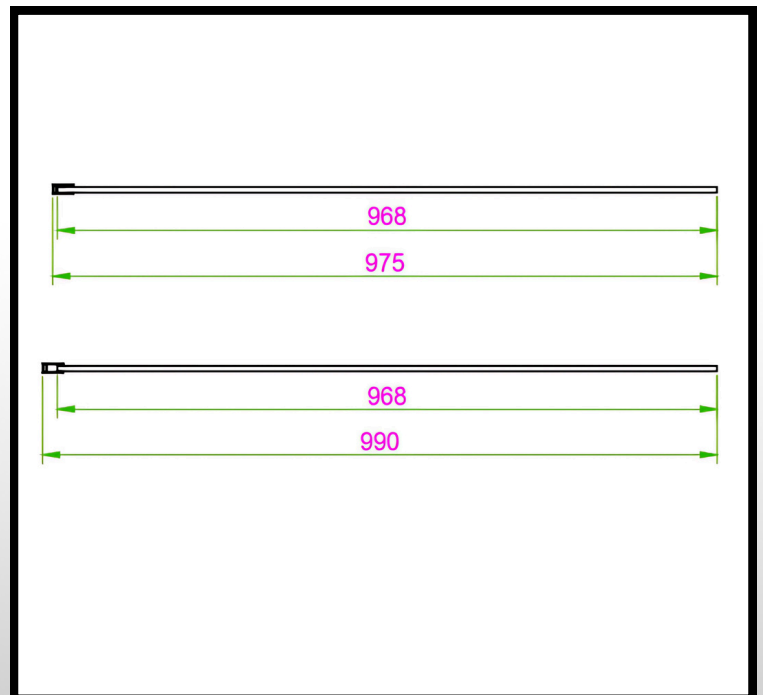

BATHCO DESIGNS

MANAGING BATHROOMS IN CONSTRUCTION

Edwrox Serie Uno 1000mm Black
Wetroom Screen

27-UNWRP100 Edwrox Serie Uno
1000mm Black Wetroom Screen

Technical Information

Material: Aluminum / Glass
Colour/finish: Black / Clear Glass
COO: CN
Weight: 40.71 Kg
Adjustment (mm): 975-990
Aqua-Shield: Yes
Hinge Type: N/A
Frame Type: Frameless
Radius: N/A
Door in Swing: N/A
Door out Swing: N/A
Glass Thickness (mm): 8
Compliance DOP: HBDOC021 /
HBDOC022

Product Dimensions

H 2000 x W 1000 x D 8mm

Product Guarantee

- Lifetime Guarantee
- 2 Years Parts (Rollers, Handle & Seals)

Contact us!

☎ 01603 856104

✉ sales@bathcodesigns.com

EDWROX

The information on this page is accurate as of the issue date. Fitting dimensions are approximate and may vary due to manufacturing tolerances. We reserve the right to change specifications without notice as part of our ongoing product improvement.

Issue Date: 05/03/2025