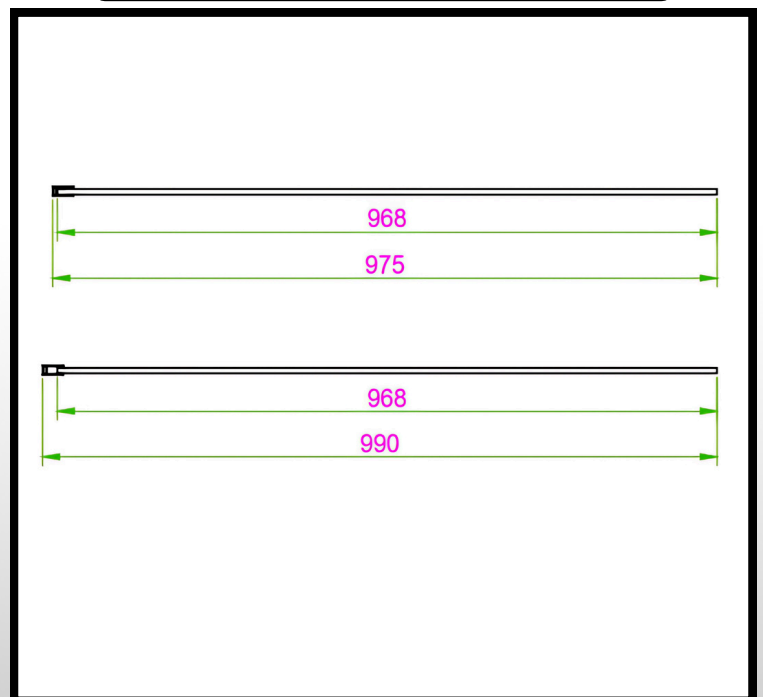

BATHCO DESIGNS

MANAGING BATHROOMS IN CONSTRUCTION

Edwrox Serie Uno 1000mm Chrome Wetroom Screen

27-UNWRP100 Edwrox Serie Uno 1000mm Chrome Wetroom Screen

Technical Information

Material: Aluminum / Glass
Colour/finish: Chrome / Clear Glass
COO: CN
Weight: 40.71 Kg
Adjustment (mm): 975-990
Aqua-Shield: Yes
Hinge Type: N/A
Frame Type: Frameless
Radius: N/A
Door in Swing: N/A
Door out Swing: N/A
Glass Thickness (mm): 8
Compliance DOP: HBDOC021 / HBDOC022

Product Dimensions

H 2000 x W 1000 x D 8mm

Product Guarantee

- Lifetime Guarantee
- 2 Years Parts (Rollers, Handle & Seals)

Contact us!

☎ 01603 856104

✉ sales@bathcodesigns.com

EDWROX