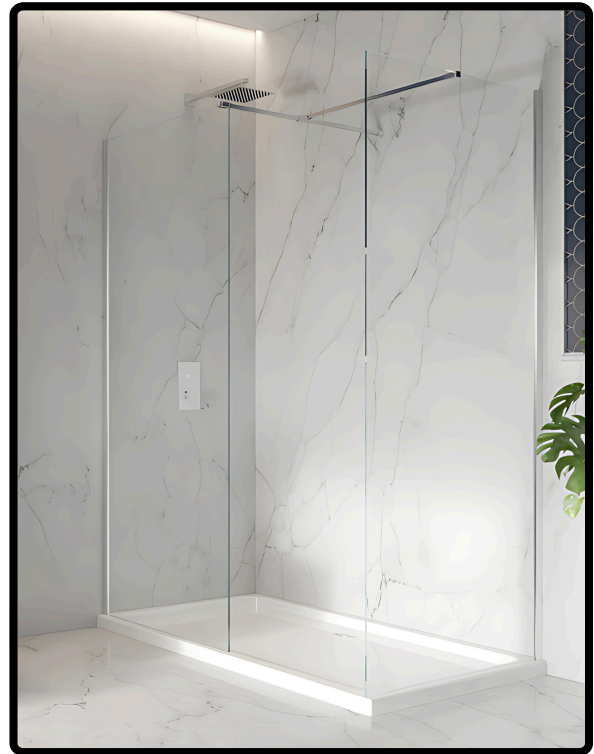

BATHCO DESIGNS

MANAGING BATHROOMS IN CONSTRUCTION

Edwrox Serie Uno 1000mm Chrome Wetroom Screen

27-UNWRP100 Edwrox Serie Uno 1000mm Chrome Wetroom Screen

Technical Information

Material: Aluminum / Glass
Colour/finish: Chrome / Clear Glass
COO: CN
Weight: 40.71 Kg
Adjustment (mm): 975-990
Aqua-Shield: Yes
Hinge Type: N/A
Frame Type: Frameless
Radius: N/A
Door in Swing: N/A
Door out Swing: N/A
Glass Thickness (mm): 8
Compliance DOP: HBDOC021 / HBDOC022

Product Dimensions

H 2000 x W 1000 x D 8mm

Product Guarantee

- Lifetime Guarantee
- 2 Years Parts (Rollers, Handle & Seals)

Contact us!

☎ 01603 856104

✉ sales@bathcodesigns.com

EDWROX