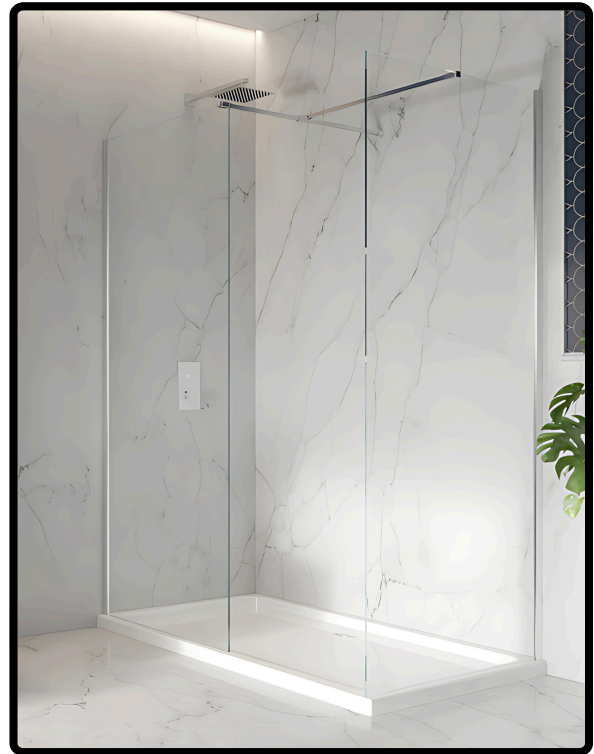

BATHCO DESIGNS

MANAGING BATHROOMS IN CONSTRUCTION

Edwrox Serie Uno 1100mm Chrome Wetroom Screen

27-UNWRP110 Edwrox Serie Uno 1100mm Chrome Wetroom Screen

Technical Information

Material: Aluminum / Glass
Colour/finish: Chrome / Clear Glass
COO: CN
Weight: 43 Kg
Adjustment (mm): 1075-1090
Aqua-Shield: Yes
Hinge Type: N/A
Frame Type: Frameless
Radius: N/A
Door in Swing: N/A
Door out Swing: N/A
Glass Thickness (mm): 8
Compliance DOP: HBDOC021 / HBDOC022

Product Dimensions

H 2000 x W 1100 x D 8mm

Product Guarantee

- Lifetime Guarantee
- 2 Years Parts (Rollers, Handle & Seals)

Contact us!

☎ 01603 856104

✉ sales@bathcodesigns.com

EDWROX