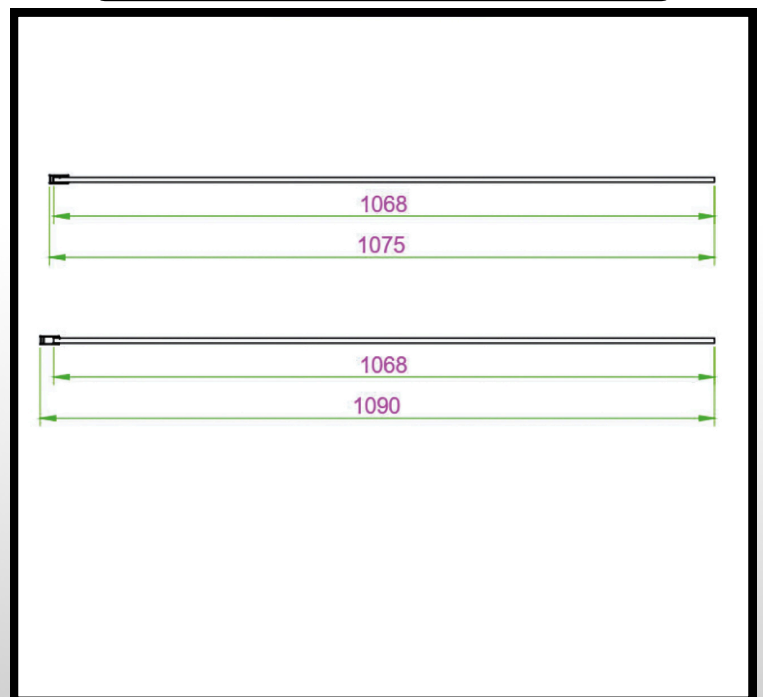

BATHCO DESIGNS

MANAGING BATHROOMS IN CONSTRUCTION

Edwrox Serie Uno 1100mm Chrome Wetroom Screen

27-UNWRP110 Edwrox Serie Uno 1100mm Chrome Wetroom Screen

Technical Information

Material: Aluminum / Glass
Colour/finish: Chrome / Clear Glass
COO: CN
Weight: 43 Kg
Adjustment (mm): 1075-1090
Aqua-Shield: Yes
Hinge Type: N/A
Frame Type: Frameless
Radius: N/A
Door in Swing: N/A
Door out Swing: N/A
Glass Thickness (mm): 8
Compliance DOP: HBDOC021 / HBDOC022

Product Dimensions

H 2000 x W 1100 x D 8mm

Product Guarantee

- Lifetime Guarantee
- 2 Years Parts (Rollers, Handle & Seals)

Contact us!

☎ 01603 856104

✉ sales@bathcodesigns.com

EDWROX