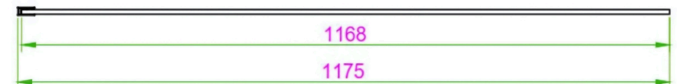

BATHCO DESIGNS

MANAGING BATHROOMS IN CONSTRUCTION

Edwrox Serie Uno 1200mm Chrome Wetroom Screen

27-UNWRP120 Edwrox Serie Uno 1200mm Chrome Wetroom Screen

Technical Information

Material: Aluminum / Glass
Colour/finish: Chrome / Clear Glass
COO: CN
Weight: 47 Kg
Adjustment (mm): 1175-1190
Aqua-Shield: Yes
Hinge Type: N/A
Frame Type: Frameless
Radius: N/A
Door in Swing: N/A
Door out Swing: N/A
Glass Thickness (mm): 8
Compliance DOP: HBDOC021 / HBDOC022

Product Dimensions

H 2000 x W 1200 x D 8mm

Product Guarantee

- Lifetime Guarantee
- 2 Years Parts (Rollers, Handle & Seals)

Contact us!

☎ 01603 856104

✉ sales@bathcodesigns.com

EDWROX

The information on this page is accurate as of the issue date. Fitting dimensions are approximate and may vary due to manufacturing tolerances. We reserve the right to change specifications without notice as part of our ongoing product improvement.

Issue Date: 05/03/2025