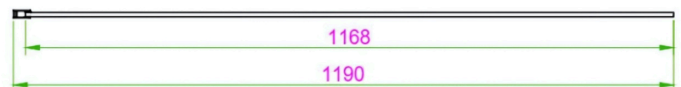

BATHCO DESIGNS

MANAGING BATHROOMS IN CONSTRUCTION

Edwrox Serie Uno 1200mm Chrome Wetroom Screen

27-UNWRP120 Edwrox Serie Uno 1200mm Chrome Wetroom Screen

Technical Information

Material: Aluminum / Glass
Colour/finish: Chrome / Clear Glass
COO: CN
Weight: 47 Kg
Adjustment (mm): 1175-1190
Aqua-Shield: Yes
Hinge Type: N/A
Frame Type: Frameless
Radius: N/A
Door in Swing: N/A
Door out Swing: N/A
Glass Thickness (mm): 8
Compliance DOP: HBDOC021 / HBDOC022

Product Dimensions

H 2000 x W 1200 x D 8mm

Product Guarantee

- Lifetime Guarantee
- 2 Years Parts (Rollers, Handle & Seals)

Contact us!

☎ 01603 856104

✉ sales@bathcodesigns.com

EDWROX

The information on this page is accurate as of the issue date. Fitting dimensions are approximate and may vary due to manufacturing tolerances. We reserve the right to change specifications without notice as part of our ongoing product improvement.

Issue Date: 05/03/2025