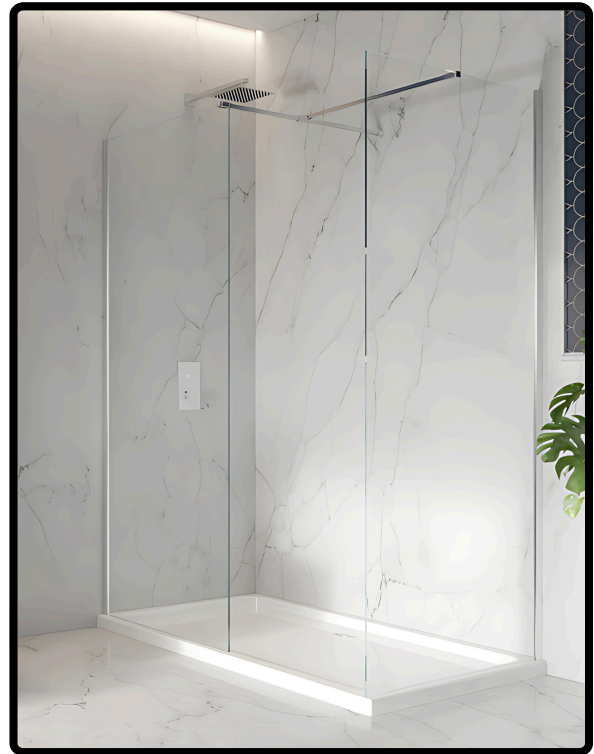

BATHCO DESIGNS

MANAGING BATHROOMS IN CONSTRUCTION

Edwrox Serie Uno 1200mm Chrome Wetroom Screen

27-UNWRP120 Edwrox Serie Uno 1200mm Chrome Wetroom Screen

Technical Information

Material: Aluminum / Glass
Colour/finish: Chrome / Clear Glass
COO: CN
Weight: 47 Kg
Adjustment (mm): 1175-1190
Aqua-Shield: Yes
Hinge Type: N/A
Frame Type: Frameless
Radius: N/A
Door in Swing: N/A
Door out Swing: N/A
Glass Thickness (mm): 8
Compliance DOP: HBDOC021 / HBDOC022

Product Dimensions

H 2000 x W 1200 x D 8mm

Product Guarantee

- Lifetime Guarantee
- 2 Years Parts (Rollers, Handle & Seals)

Contact us!

☎ 01603 856104

✉ sales@bathcodesigns.com

EDWROX

The information on this page is accurate as of the issue date. Fitting dimensions are approximate and may vary due to manufacturing tolerances. We reserve the right to change specifications without notice as part of our ongoing product improvement.

Issue Date: 05/03/2025