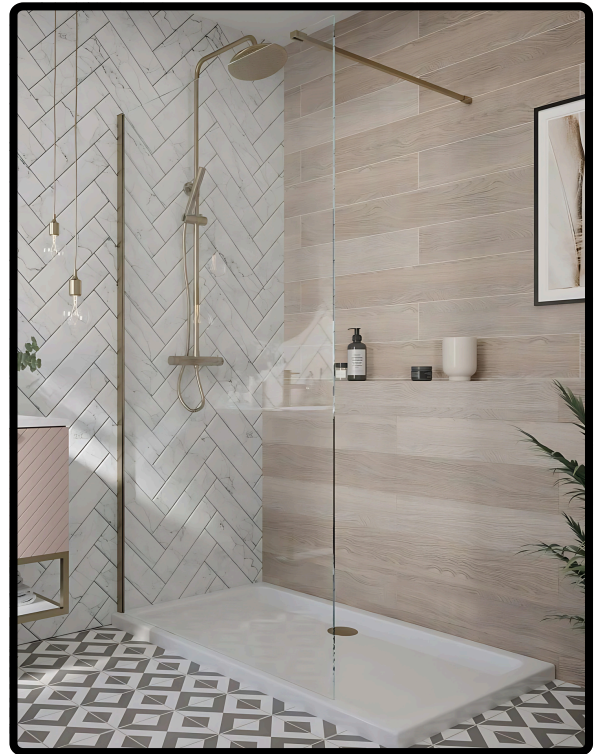

BATHCO DESIGNS

MANAGING BATHROOMS IN CONSTRUCTION

Edwrox Serie Uno 275mm Brushed Brass Flipper Wetroom Return Screen

27-UNWRP30BB Edwrox Serie Uno 275mm Brushed Brass Flipper Wetroom Return Screen

Technical Information

Material: Aluminum/ Glass
Colour/ finish: Brushed Brass/ Clear Glass
COO: CN
Weight: 8.5 Kg
Adjustment (mm): 275
Aqua-Shield: Yes
Hinge Type: Wet Wall Barrel Hinge Flipper
Frame Type: Frameless
Radius: N/A
Door in Swing: 180 Degrees
Door out Swing: 0 Degrees
Glass Thickness (mm): N/A
Compliance DOP: N/A

Product Dimensions

H 2000 x W 275 x D 8mm

Product Guarantee

- Lifetime Guarantee
- 2 Years Parts (Rollers, Handle & Seals)

Contact us!

☎ 01603 856104

✉ sales@bathcodesigns.com

EDWROX