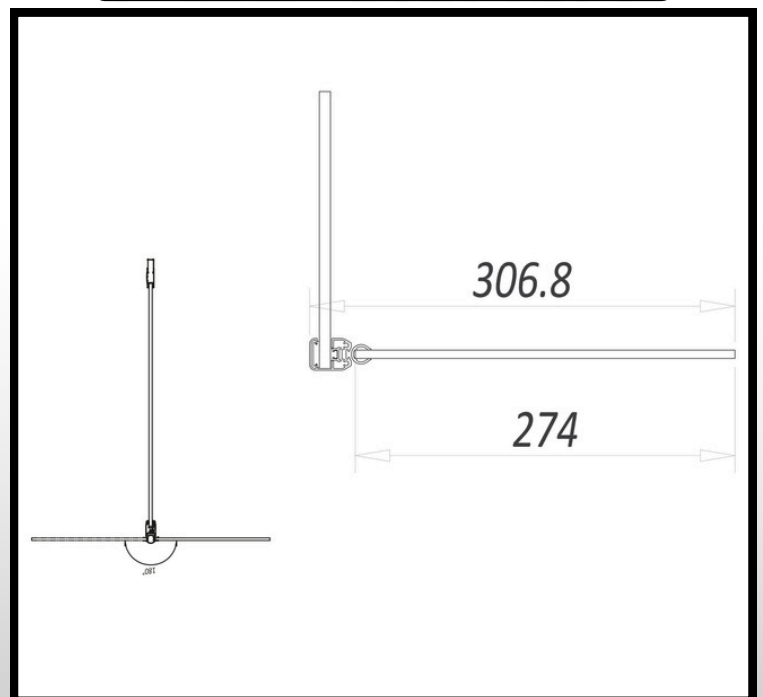

Material: Aluminum/ Glass
Colour/ finish: Brushed Brass/ Clear Glass
COO: CN
Weight: 8.5 Kg
Adjustment (mm): 275
Aqua-Shield: Yes
Hinge Type: Wet Wall Barrel Hinge Flipper
Frame Type: Frameless
Radius: N/A
Door in Swing: 180 Degrees
Door out Swing: 0 Degrees
Glass Thickness (mm): N/A
Compliance DOP: N/A

Product Dimensions

H 2000 x W 275 x D 8mm

Product Guarantee

- Lifetime Guarantee
- 2 Years Parts (Rollers, Handle & Seals)

Contact us!

☎ 01603 856104

✉ sales@bathcodesigns.com

EDWROX

The information on this page is accurate as of the issue date. Fitting dimensions are approximate and may vary due to manufacturing tolerances. We reserve the right to change specifications without notice as part of our ongoing product improvement.