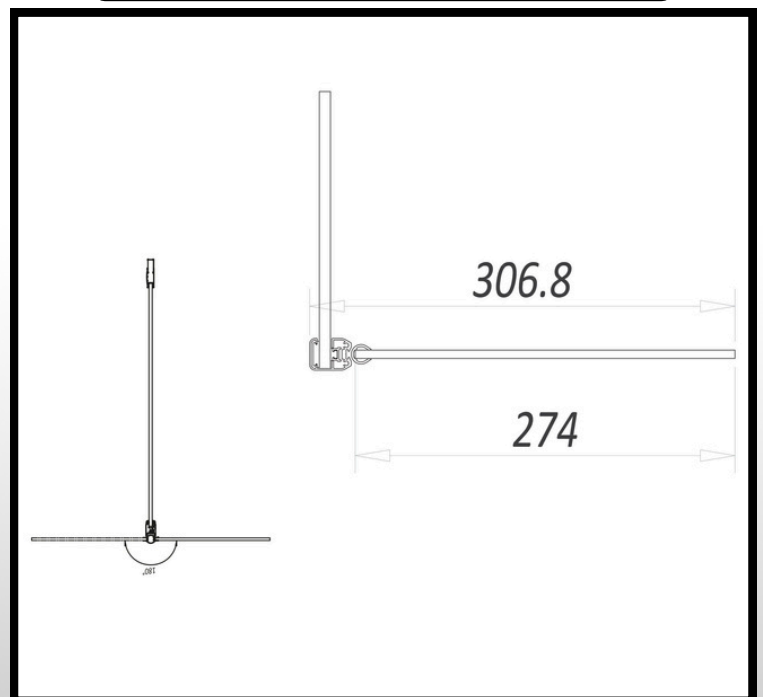

BATHCO DESIGNS

MANAGING BATHROOMS IN CONSTRUCTION

Edwrox Serie Uno 275mm Chrome Flipper Wetroom Return Screen

27-UNWRP30F Edwrox Serie Uno 275mm Chrome Flipper Wetroom Return Screen

Technical Information

Material: Aluminum / Glass
Colour/finish: Chrome / Clear Glass
COO: CN
Weight: 8.5 Kg
Adjustment (mm): 275
Aqua-Shield: Yes
Hinge Type: Wet Wall Barrel Hinge Flipper
Frame Type: Frameless
Radius: N/A
Door in Swing: 90 Degrees
Door out Swing: 90 Degrees
Glass Thickness (mm): 6
Compliance DOP: N/A

Product Dimensions

H 2000 x W 275 x D 8mm

Product Guarantee

- Lifetime Guarantee
- 2 Years Parts (Rollers, Handle & Seals)

Contact us!

☎ 01603 856104

✉ sales@bathcodesigns.com

EDWROX

The information on this page is accurate as of the issue date. Fitting dimensions are approximate and may vary due to manufacturing tolerances. We reserve the right to change specifications without notice as part of our ongoing product improvement.