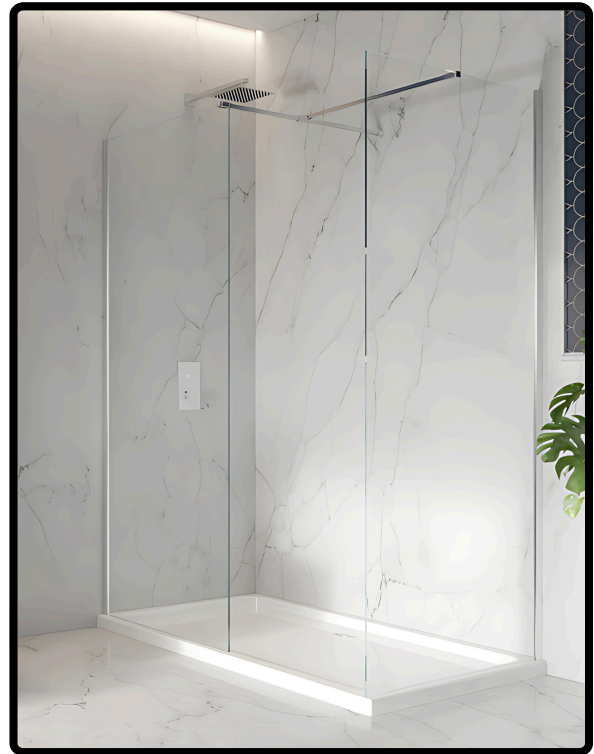

BATHCO DESIGNS

MANAGING BATHROOMS IN CONSTRUCTION

Edwrox Serie Uno 275mm Chrome Flipper Wetroom Return Screen

27-UNWRP30F Edwrox Serie Uno 275mm Chrome Flipper Wetroom Return Screen

Technical Information

Material: Aluminum / Glass
Colour/finish: Chrome / Clear Glass
COO: CN
Weight: 8.5 Kg
Adjustment (mm): 275
Aqua-Shield: Yes
Hinge Type: Wet Wall Barrel Hinge Flipper
Frame Type: Frameless
Radius: N/A
Door in Swing: 90 Degrees
Door out Swing: 90 Degrees
Glass Thickness (mm): 6
Compliance DOP: N/A

Product Dimensions

H 2000 x W 275 x D 8mm

Product Guarantee

- Lifetime Guarantee
- 2 Years Parts (Rollers, Handle & Seals)

Contact us!

☎ 01603 856104

✉ sales@bathcodesigns.com

EDWROX