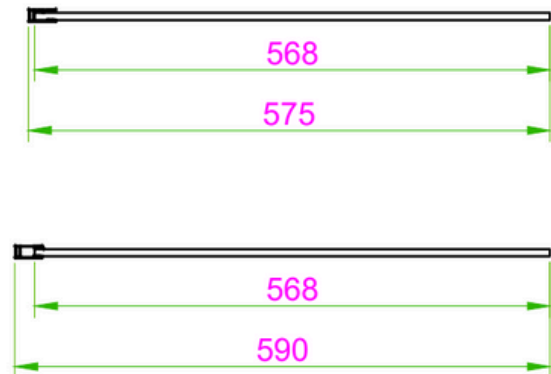

BATHCO DESIGNS

MANAGING BATHROOMS IN CONSTRUCTION

Edwrox Serie Uno 600mm Black
Wetroom Screen

27-UNWRP60 Edwrox Serie Uno
600mm Black Wetroom Screen

Technical Information

Material: Aluminum / Glass
Colour/finish: Black / Clear Glass
COO: CN
Weight: 23 Kg
Adjustment (mm): 575-590
Aqua-Shield: Yes
Hinge Type: N/A
Frame Type: Frameless
Radius: N/A
Door in Swing: N/A
Door out Swing: N/A
Glass Thickness (mm): 8
Compliance DOP: HBDOC021 /
HBDOC022

Product Dimensions

H 2000 x W 600 x D 8mm

Product Guarantee

- Lifetime Guarantee
- 2 Years Parts (Rollers, Handle & Seals)

Contact us!

☎ 01603 856104

✉ sales@bathcodesigns.com

EDWROX