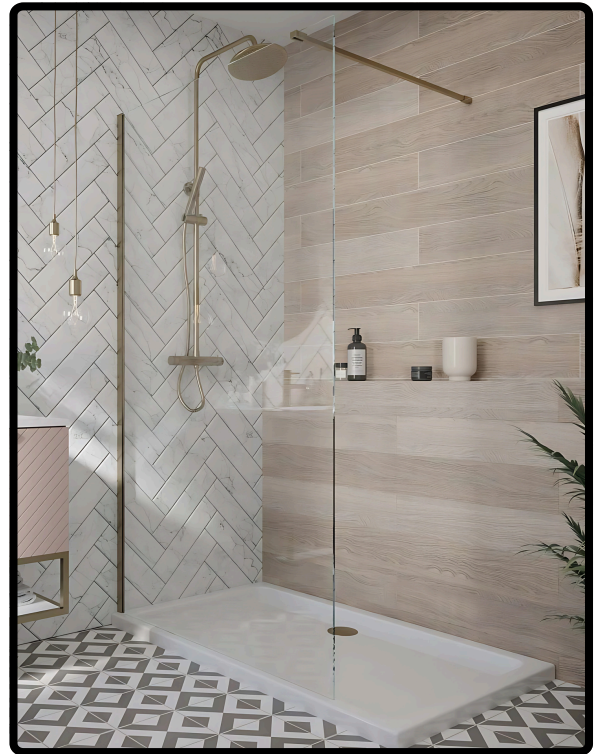

BATHCO DESIGNS

MANAGING BATHROOMS IN CONSTRUCTION

Edwrox Serie Uno 600mm Brushed Brass Wetroom Screen

27-UNWRP60 Edwrox Serie Uno 600mm Brushed Brass Wetroom Screen

Technical Information

Material: Aluminum / Glass

Colour/finish: Brushed Brass / Clear Glass

COO: CN

Weight: 23 Kg

Adjustment (mm): 575-590

Aqua-Shield: Yes

Hinge Type: N/A

Frame Type: Frameless

Radius: N/A

Door in Swing: N/A

Door out Swing: N/A

Glass Thickness (mm): 8

Compliance DOP: HBDOC021 / HBDOC022

Product Dimensions

H 2000 x W 600 x D 8mm

Product Guarantee

- Lifetime Guarantee
- 2 Years Parts (Rollers, Handle & Seals)