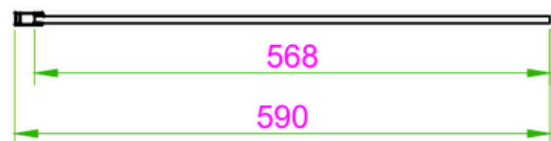

Colour/finish: Brushed Brass / Clear Glass

COO: CN

Weight: 23 Kg

Adjustment (mm): 575-590

Aqua-Shield: Yes

Hinge Type: N/A

Frame Type: Frameless

Radius: N/A

Door in Swing: N/A

Door out Swing: N/A

Glass Thickness (mm): 8

Compliance DOP: HBDOC021 / HBDOC022

Product Dimensions

H 2000 x W 600 x D 8mm

Product Guarantee

- Lifetime Guarantee
- 2 Years Parts (Rollers, Handle & Seals)