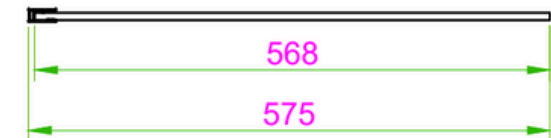

Colour/finish: Brushed Brass / Clear Glass

COO: CN

Weight: 23 Kg

Adjustment (mm): 575-590

Aqua-Shield: Yes

Hinge Type: N/A

Frame Type: Frameless

Radius: N/A

Door in Swing: N/A

Door out Swing: N/A

Glass Thickness (mm): 8

Compliance DOP: HBDOC021 / HBDOC022

Product Dimensions

H 2000 x W 600 x D 8mm

Product Guarantee

- Lifetime Guarantee
- 2 Years Parts (Rollers, Handle & Seals)