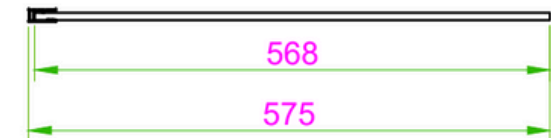

BATHCO DESIGNS

MANAGING BATHROOMS IN CONSTRUCTION

Edwrox Serie Uno 600mm Chrome Wetroom Screen

27-UNWRP60 Edwrox Serie Uno
600mm Chrome Wetroom Screen

Technical Information

Material: Aluminum / Glass
Colour/finish: Chrome / Clear Glass
COO: CN
Weight: 23 Kg
Adjustment (mm): 575-590
Aqua-Shield: Yes
Hinge Type: N/A
Frame Type: Frameless
Radius: N/A
Door in Swing: N/A
Door out Swing: N/A
Glass Thickness (mm): 8
Compliance DOP: HBDOC021 /
HBDOC022

Product Dimensions

H 2000 x W 600 x D 8mm

Product Guarantee

- Lifetime Guarantee
- 2 Years Parts (Rollers, Handle & Seals)

Contact us!

☎ 01603 856104

✉ sales@bathcodesigns.com

EDWROX