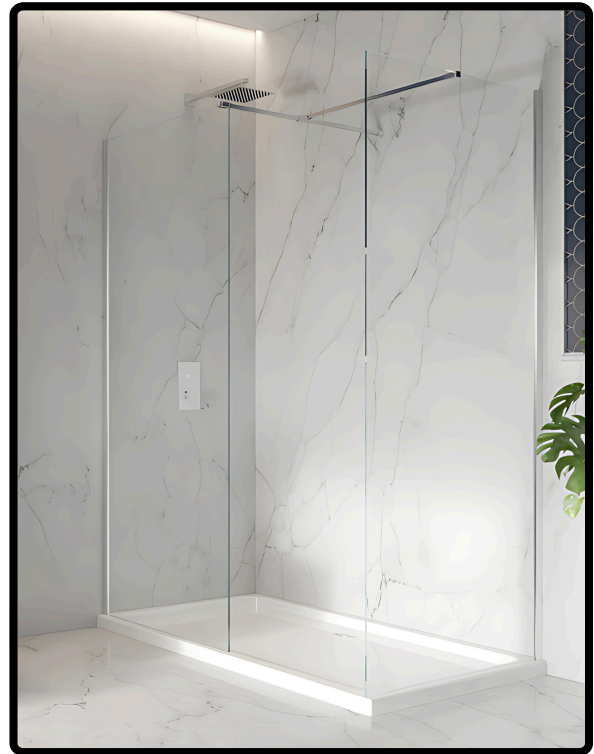

BATHCO DESIGNS

MANAGING BATHROOMS IN CONSTRUCTION

Edwrox Serie Uno 600mm Chrome Wetroom Screen

27-UNWRP60 Edwrox Serie Uno
600mm Chrome Wetroom Screen

Technical Information

Material: Aluminum / Glass
Colour/finish: Chrome / Clear Glass
COO: CN
Weight: 23 Kg
Adjustment (mm): 575-590
Aqua-Shield: Yes
Hinge Type: N/A
Frame Type: Frameless
Radius: N/A
Door in Swing: N/A
Door out Swing: N/A
Glass Thickness (mm): 8
Compliance DOP: HBDOC021 /
HBDOC022

Product Dimensions

H 2000 x W 600 x D 8mm

Product Guarantee

- Lifetime Guarantee
- 2 Years Parts (Rollers, Handle & Seals)

Contact us!

☎ 01603 856104

✉ sales@bathcodesigns.com

EDWROX