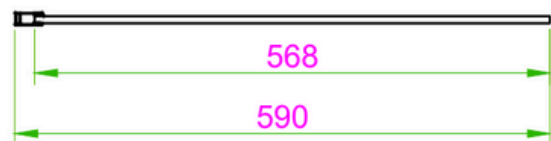

BATHCO DESIGNS

MANAGING BATHROOMS IN CONSTRUCTION

Edwrox Serie Uno 600mm Chrome Wetroom Screen

27-UNWRP60 Edwrox Serie Uno
600mm Chrome Wetroom Screen

Technical Information

Material: Aluminum / Glass
Colour/finish: Chrome / Clear Glass
COO: CN
Weight: 23 Kg
Adjustment (mm): 575-590
Aqua-Shield: Yes
Hinge Type: N/A
Frame Type: Frameless
Radius: N/A
Door in Swing: N/A
Door out Swing: N/A
Glass Thickness (mm): 8
Compliance DOP: HBDOC021 /
HBDOC022

Product Dimensions

H 2000 x W 600 x D 8mm

Product Guarantee

- Lifetime Guarantee
- 2 Years Parts (Rollers, Handle & Seals)

Contact us!

☎ 01603 856104

✉ sales@bathcodesigns.com

EDWROX