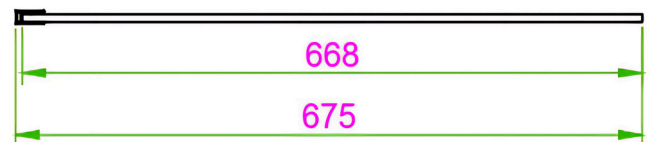

BATHCO DESIGNS

MANAGING BATHROOMS IN CONSTRUCTION

Edwrox Serie Uno 700mm Black
Wetroom Screen

27-UNWRP70 Edwrox Serie Uno
700mm Black Wetroom Screen

Technical Information

Material: Aluminium / Glass
Colour/finish: Black / Clear Glass
COO: CN
Weight: 29.85 Kg
Adjustment (mm): 675-690
Aqua-Shield: Yes
Hinge Type: N/A
Frame Type: Frameless
Radius: N/A
Door in Swing: N/A
Door out Swing: N/A
Glass Thickness (mm): 8
Compliance DOP: HBDOC021 /
HBDOC022

Product Dimensions

H 2000 x W 700 x D 8mm

Product Guarantee

- Lifetime Guarantee
- 2 Years Parts (Rollers, Handle & Seals)

Contact us!

☎ 01603 856104

✉ sales@bathcodesigns.com

EDWROX