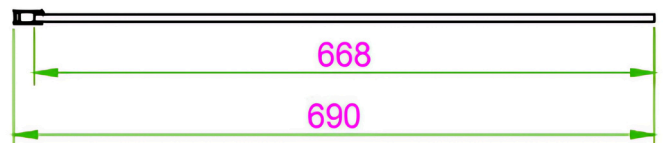

BATHCO DESIGNS

MANAGING BATHROOMS IN CONSTRUCTION

Edwrox Serie Uno 700mm Black
Wetroom Screen

27-UNWRP70 Edwrox Serie Uno
700mm Black Wetroom Screen

Technical Information

Material: Aluminium / Glass
Colour/finish: Black / Clear Glass
COO: CN
Weight: 29.85 Kg
Adjustment (mm): 675-690
Aqua-Shield: Yes
Hinge Type: N/A
Frame Type: Frameless
Radius: N/A
Door in Swing: N/A
Door out Swing: N/A
Glass Thickness (mm): 8
Compliance DOP: HBDOC021 /
HBDOC022

Product Dimensions

H 2000 x W 700 x D 8mm

Product Guarantee

- Lifetime Guarantee
- 2 Years Parts (Rollers, Handle & Seals)

Contact us!

☎ 01603 856104

✉ sales@bathcodesigns.com

EDWROX