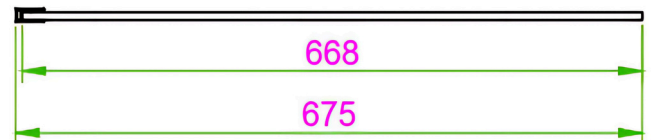

BATHCO DESIGNS

MANAGING BATHROOMS IN CONSTRUCTION

Edwrox Serie Uno 700mm Chrome Wetroom Screen

27-UNWRP70 Edwrox Serie Uno
700mm Chrome Wetroom Screen

Technical Information

Material: Aluminum / Glass
Colour/finish: Chrome / Clear Glass
COO: CN
Weight: 29.85 Kg
Adjustment (mm): 675-690
Aqua-Shield: Yes
Hinge Type: N/A
Frame Type: Frameless
Radius: N/A
Door in Swing: N/A
Door out Swing: N/A
Glass Thickness (mm): 8
Compliance DOP: HBDOC021 /
HBDOC022

Product Dimensions

H 2000 x W 700 x D 8mm

Product Guarantee

- Lifetime Guarantee
- 2 Years Parts (Rollers, Handle & Seals)

Contact us!

☎ 01603 856104

✉ sales@bathcodesigns.com

EDWROX

The information on this page is accurate as of the issue date. Fitting dimensions are approximate and may vary due to manufacturing tolerances. We reserve the right to change specifications without notice as part of our ongoing product improvement.

Issue Date: 05/03/2025