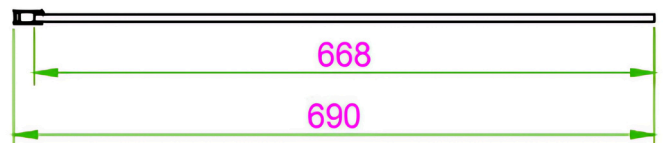

BATHCO DESIGNS

MANAGING BATHROOMS IN CONSTRUCTION

Edwrox Serie Uno 700mm Chrome Wetroom Screen

27-UNWRP70 Edwrox Serie Uno
700mm Chrome Wetroom Screen

Technical Information

Material: Aluminum / Glass
Colour/finish: Chrome / Clear Glass
COO: CN
Weight: 29.85 Kg
Adjustment (mm): 675-690
Aqua-Shield: Yes
Hinge Type: N/A
Frame Type: Frameless
Radius: N/A
Door in Swing: N/A
Door out Swing: N/A
Glass Thickness (mm): 8
Compliance DOP: HBDOC021 /
HBDOC022

Product Dimensions

H 2000 x W 700 x D 8mm

Product Guarantee

- Lifetime Guarantee
- 2 Years Parts (Rollers, Handle & Seals)

Contact us!

☎ 01603 856104

✉ sales@bathcodesigns.com

EDWROX

The information on this page is accurate as of the issue date. Fitting dimensions are approximate and may vary due to manufacturing tolerances. We reserve the right to change specifications without notice as part of our ongoing product improvement.

Issue Date: 05/03/2025