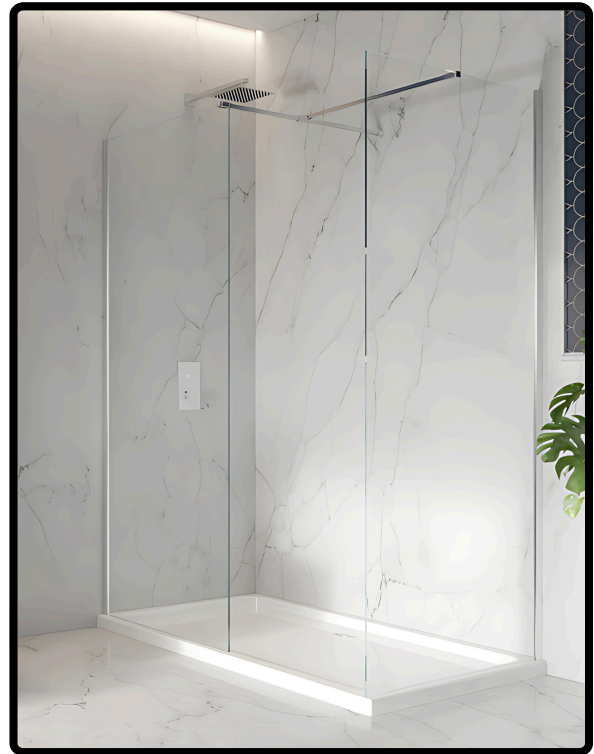

BATHCO DESIGNS

MANAGING BATHROOMS IN CONSTRUCTION

Edwrox Serie Uno 700mm Chrome Wetroom Screen

27-UNWRP70 Edwrox Serie Uno
700mm Chrome Wetroom Screen

Technical Information

Material: Aluminum / Glass
Colour/finish: Chrome / Clear Glass
COO: CN
Weight: 29.85 Kg
Adjustment (mm): 675-690
Aqua-Shield: Yes
Hinge Type: N/A
Frame Type: Frameless
Radius: N/A
Door in Swing: N/A
Door out Swing: N/A
Glass Thickness (mm): 8
Compliance DOP: HBDOC021 /
HBDOC022

Product Dimensions

H 2000 x W 700 x D 8mm

Product Guarantee

- Lifetime Guarantee
- 2 Years Parts (Rollers, Handle & Seals)

Contact us!

☎ 01603 856104

✉ sales@bathcodesigns.com

EDWROX

The information on this page is accurate as of the issue date. Fitting dimensions are approximate and may vary due to manufacturing tolerances. We reserve the right to change specifications without notice as part of our ongoing product improvement.

Issue Date: 05/03/2025