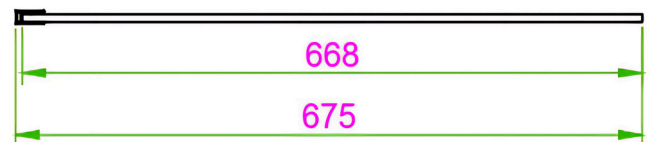

BATHCO DESIGNS

MANAGING BATHROOMS IN CONSTRUCTION

Edwrox Serie Uno 700mm Gunmetal Wetroom Screen

27-UNWRP70 Edwrox Serie Uno
700mm Gunmetal Wetroom
Screen

Technical Information

Material: Aluminum / Glass
Colour/finish: Gunmetal / Clear
Glass
COO: CN
Weight: 29.85 Kg
Adjustment (mm): 675-690
Aqua-Shield: Yes
Hinge Type: N/A
Frame Type: Frameless
Radius: N/A
Door in Swing: N/A
Door out Swing: N/A
Glass Thickness (mm): 8
Compliance DOP: HBDOC021 /
HBDOC022

Product Dimensions

H 2000 x W 700 x D 8mm

Product Guarantee

- Lifetime Guarantee
- 2 Years Parts (Rollers, Handle & Seals)

Contact us!

☎ 01603 856104

✉ sales@bathcodesigns.com

EDWROX

The information on this page is accurate as of the issue date. Fitting dimensions are approximate and may vary due to manufacturing tolerances. We reserve the right to change specifications without notice as part of our ongoing product improvement.

Issue Date: 05/03/2025