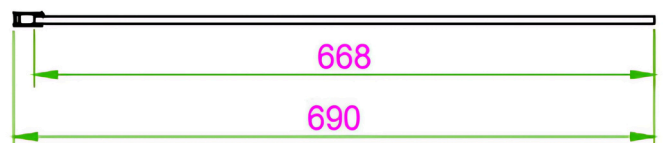

BATHCO DESIGNS

MANAGING BATHROOMS IN CONSTRUCTION

Edwrox Serie Uno 700mm Gunmetal Wetroom Screen

27-UNWRP70 Edwrox Serie Uno
700mm Gunmetal Wetroom
Screen

Technical Information

Material: Aluminum / Glass
Colour/finish: Gunmetal / Clear
Glass
COO: CN
Weight: 29.85 Kg
Adjustment (mm): 675-690
Aqua-Shield: Yes
Hinge Type: N/A
Frame Type: Frameless
Radius: N/A
Door in Swing: N/A
Door out Swing: N/A
Glass Thickness (mm): 8
Compliance DOP: HBDOC021 /
HBDOC022

Product Dimensions

H 2000 x W 700 x D 8mm

Product Guarantee

- Lifetime Guarantee
- 2 Years Parts (Rollers, Handle & Seals)

Contact us!

☎ 01603 856104

✉ sales@bathcodesigns.com

EDWROX

The information on this page is accurate as of the issue date. Fitting dimensions are approximate and may vary due to manufacturing tolerances. We reserve the right to change specifications without notice as part of our ongoing product improvement.

Issue Date: 05/03/2025