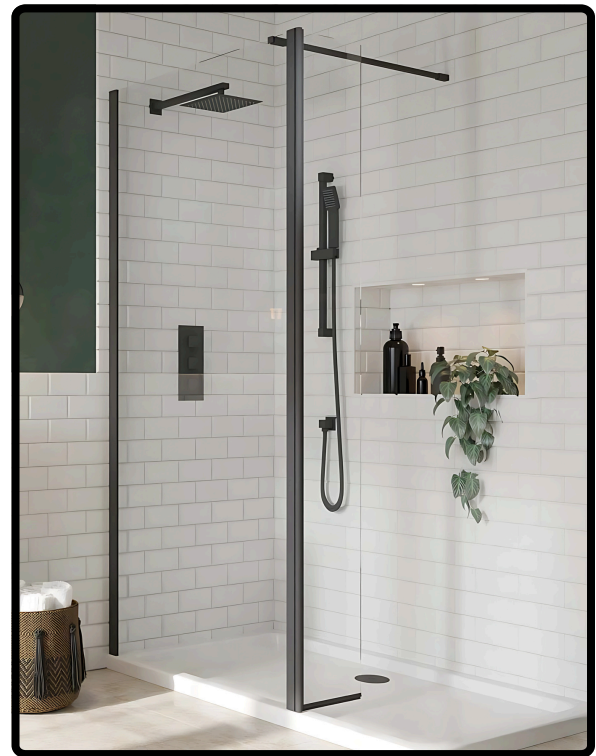

BATHCO DESIGNS

MANAGING BATHROOMS IN CONSTRUCTION

Edwrox Serie Uno 760mm Black
Wetroom Screen

27-UNWRP76 Edwrox Serie Uno
760mm Black Wetroom Screen

Technical Information

Material: Aluminum / Glass
Colour/finish: Black/ Clear Glass
COO: CN
Weight: 29.5 Kg
Adjustment (mm): 735-750
Aqua-Shield: Yes
Hinge Type: N/A
Frame Type: Frameless
Radius: N/A
Door in Swing: N/A
Door out Swing: N/A
Glass Thickness (mm): 8
Compliance DOP: HBDOC021 /
HBDOC022

Product Dimensions

H 2000 x W 760 x D 8mm

Product Guarantee

- Lifetime Guarantee
- 2 Years Parts (Rollers, Handle & Seals)

Contact us!

☎ 01603 856104

✉ sales@bathcodesigns.com

EDWROX