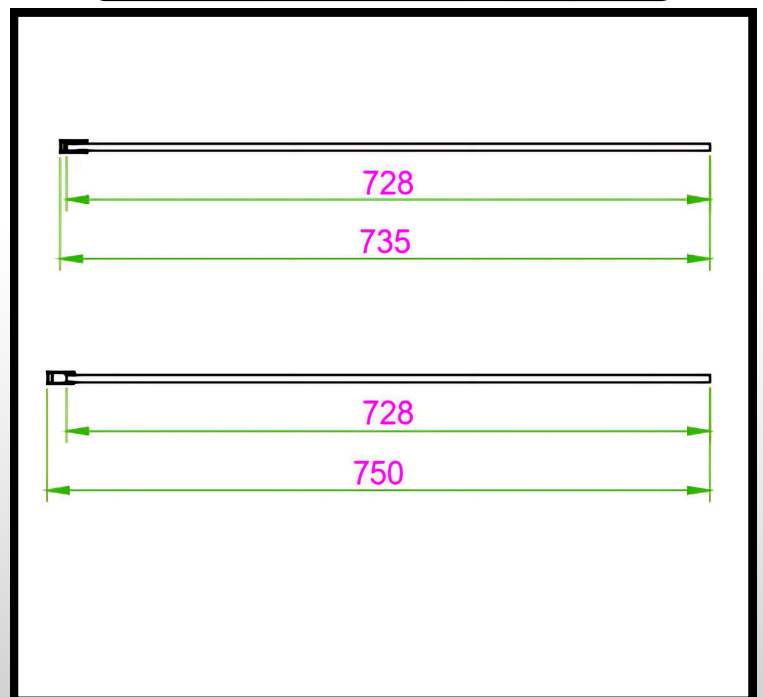

BATHCO DESIGNS

MANAGING BATHROOMS IN CONSTRUCTION

Edwrox Serie Uno 760mm Black
Wetroom Screen

27-UNWRP76 Edwrox Serie Uno
760mm Black Wetroom Screen

Technical Information

Material: Aluminum / Glass
Colour/finish: Black/ Clear Glass
COO: CN
Weight: 29.5 Kg
Adjustment (mm): 735-750
Aqua-Shield: Yes
Hinge Type: N/A
Frame Type: Frameless
Radius: N/A
Door in Swing: N/A
Door out Swing: N/A
Glass Thickness (mm): 8
Compliance DOP: HBDOC021 /
HBDOC022

Product Dimensions

H 2000 x W 760 x D 8mm

Product Guarantee

- Lifetime Guarantee
- 2 Years Parts (Rollers, Handle & Seals)

Contact us!

☎ 01603 856104

✉ sales@bathcodesigns.com

EDWROX