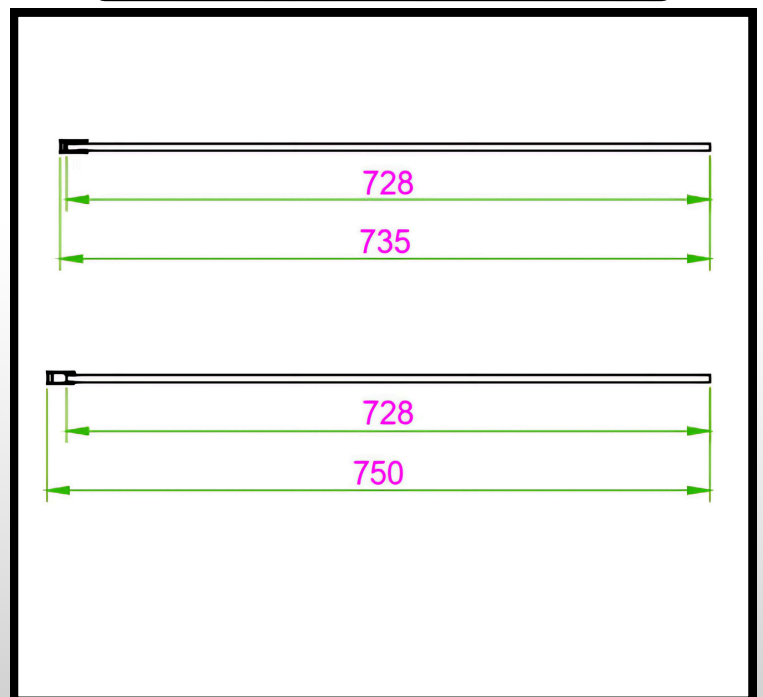

BATHCO DESIGNS

MANAGING BATHROOMS IN CONSTRUCTION

Edwrox Serie Uno 760mm Chrome Wetroom Screen

27-UNWRP76 Edwrox Serie Uno
760mm Chrome Wetroom Screen

Technical Information

Material: Aluminum / Glass
Colour/finish: Chrome / Clear Glass
COO: CN
Weight: 29.5 Kg
Adjustment (mm): 735-750
Aqua-Shield: Yes
Hinge Type: N/A
Frame Type: Frameless
Radius: N/A
Door in Swing: N/A
Door out Swing: N/A
Glass Thickness (mm): 8
Compliance DOP: HBDOC021 /
HBDOC022

Product Dimensions

H 2000 x W 760 x D 8mm

Product Guarantee

- Lifetime Guarantee
- 2 Years Parts (Rollers, Handle & Seals)

Contact us!

☎ 01603 856104

✉ sales@bathcodesigns.com

EDWROX