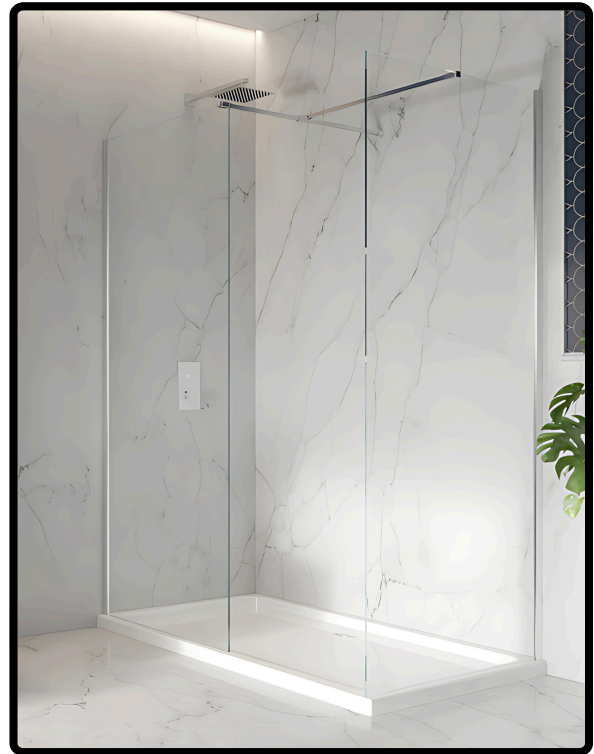

BATHCO DESIGNS

MANAGING BATHROOMS IN CONSTRUCTION

Edwrox Serie Uno 760mm Chrome Wetroom Screen

27-UNWRP76 Edwrox Serie Uno
760mm Chrome Wetroom Screen

Technical Information

Material: Aluminum / Glass
Colour/finish: Chrome / Clear Glass
COO: CN
Weight: 29.5 Kg
Adjustment (mm): 735-750
Aqua-Shield: Yes
Hinge Type: N/A
Frame Type: Frameless
Radius: N/A
Door in Swing: N/A
Door out Swing: N/A
Glass Thickness (mm): 8
Compliance DOP: HBDOC021 /
HBDOC022

Product Dimensions

H 2000 x W 760 x D 8mm

Product Guarantee

- Lifetime Guarantee
- 2 Years Parts (Rollers, Handle & Seals)

Contact us!

☎ 01603 856104

✉ sales@bathcodesigns.com

EDWROX